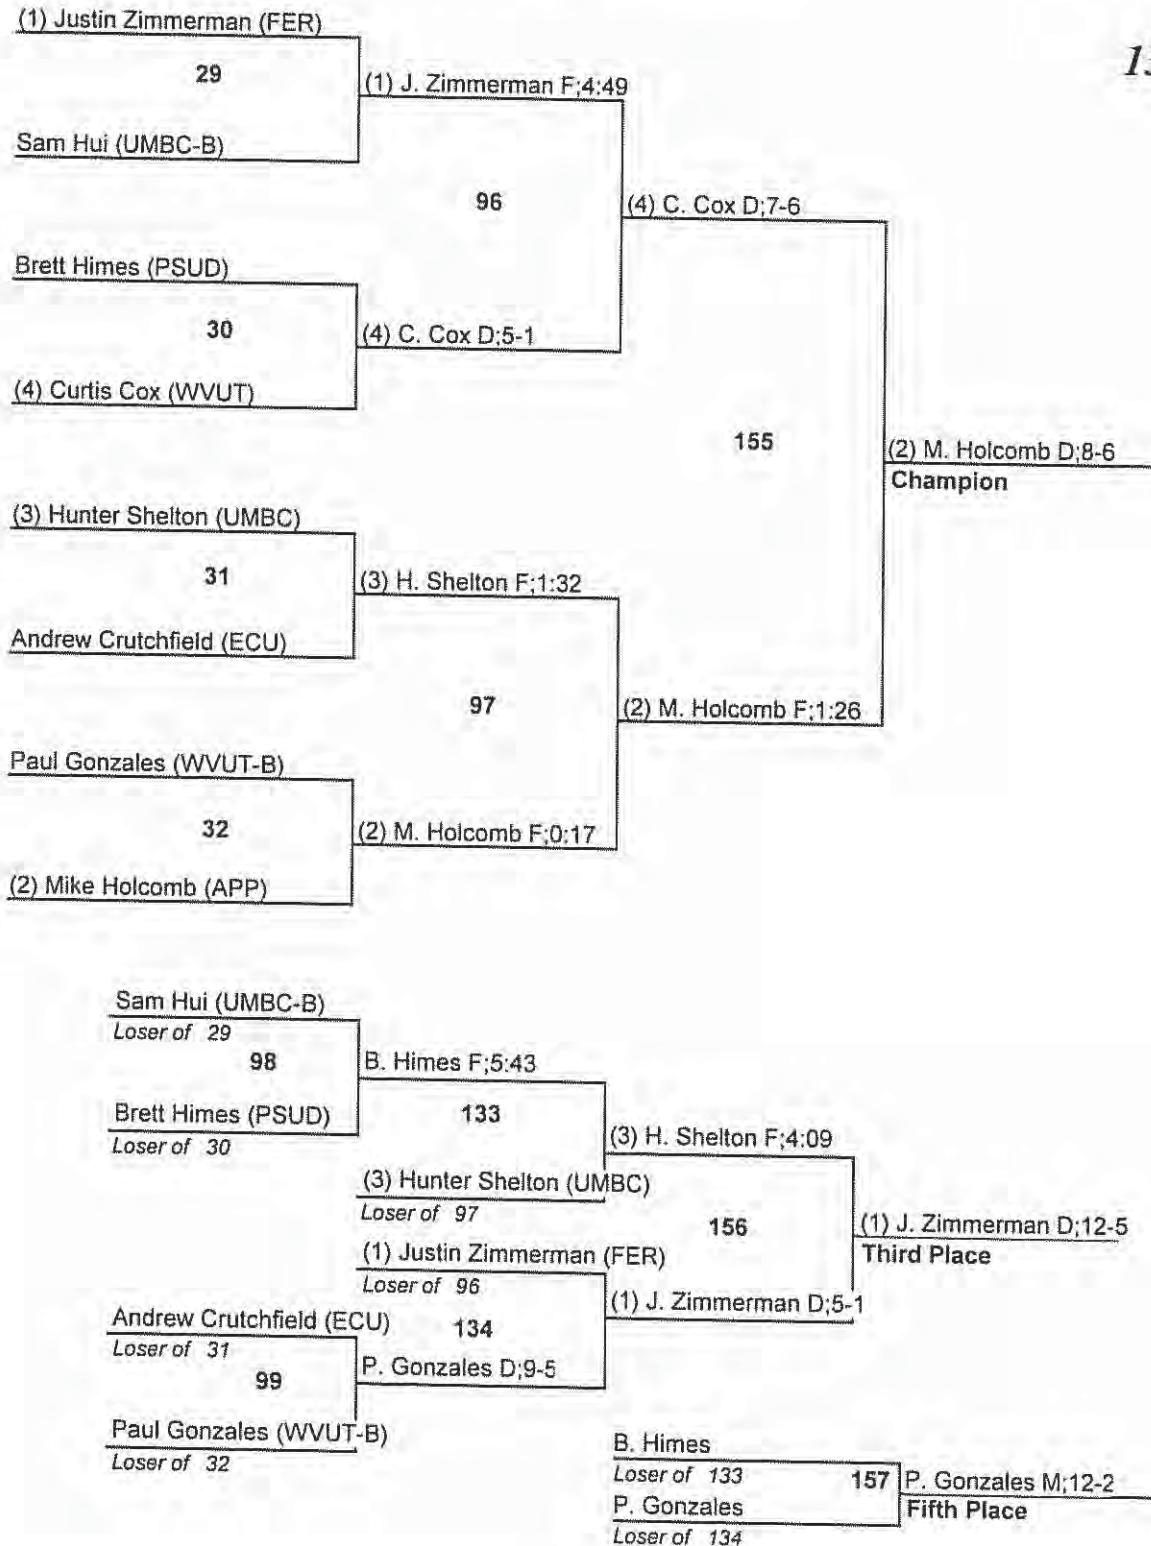

2015 Builder Invitational

133