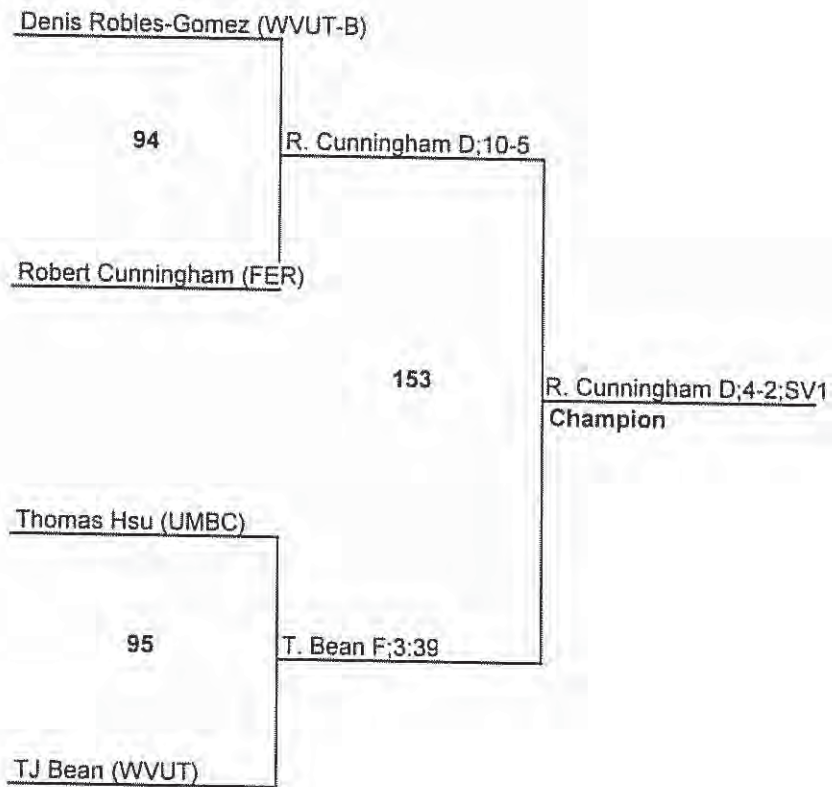

2015 Builder Invitational

Team Standings

2015 Builder Invitational

January 17, 2015
Apprentice School
Newport News, VA

Plc	Score	School	CH	WB	1	2	3	4	5	6
1	121.5	WVUT	0	0	2	3	2	1	0	0
2	119.5	FER	0	0	4	2	1	1	0	0
3	90.5	LIB	0	0	2	0	3	0	1	0
4	84.5	APP	0	0	2	2	0	1	0	0
5	57.5	PSUD	0	0	0	0	0	2	2	2
6	56.0	ECU	0	0	0	1	0	1	1	2
7	53.5	FER-B	0	0	0	1	1	0	1	1
8	38.5	VMI	0	0	1	0	0	1	1	0
9	32.0	APP-B	0	0	0	0	1	1	0	0
10	29.0	FER-C	0	0	0	1	0	0	1	0
11	27.5	WVUT-B	0	0	0	0	1	0	2	0
12	24.0	JMU	0	0	0	0	1	0	0	1
13	23.0	PSUD-B	0	0	0	0	1	0	1	0
14	22.5	UMBC	0	0	0	0	0	2	0	0
15	18.5	BRIDGE	0	0	0	1	0	0	0	0
16	18.0	VMI-B	0	0	0	0	0	1	0	1
17	12.5	LIB-B	0	0	0	0	0	0	0	1
18	11.0	PSUB	0	0	0	0	0	0	0	2
19	4.0	PSUF	0	0	0	0	0	0	0	0
20	2.5	UMBC-B	0	0	0	0	0	0	0	0
21	1.0	APP-C	0	0	0	0	0	0	0	0
	1.0	FER-UNA	0	0	0	0	0	0	0	0
23	0.0	BRIDGE-B	0	0	0	0	0	0	0	0
	0.0	ECU-B	0	0	0	0	0	0	0	0
	0.0	JMU-B	0	0	0	0	0	0	0	0
	0.0	PSUB-B	0	0	0	0	0	0	0	0
	0.0	PSUB-C	0	0	0	0	0	0	0	0
	0.0	UMBC-C	0	0	0	0	0	0	0	0
	0.0	VMI-C	0	0	0	0	0	0	0	0

2015 Builder Invitational

125