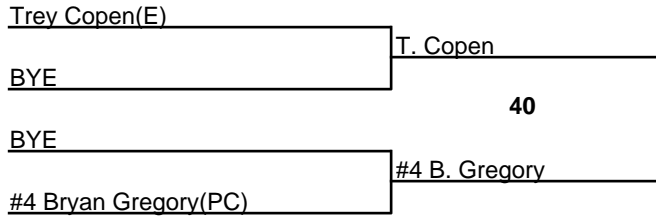

# 61st Annual Wood County MS Championship

6 February 2022

#1 Bobby Minor(RP)

116