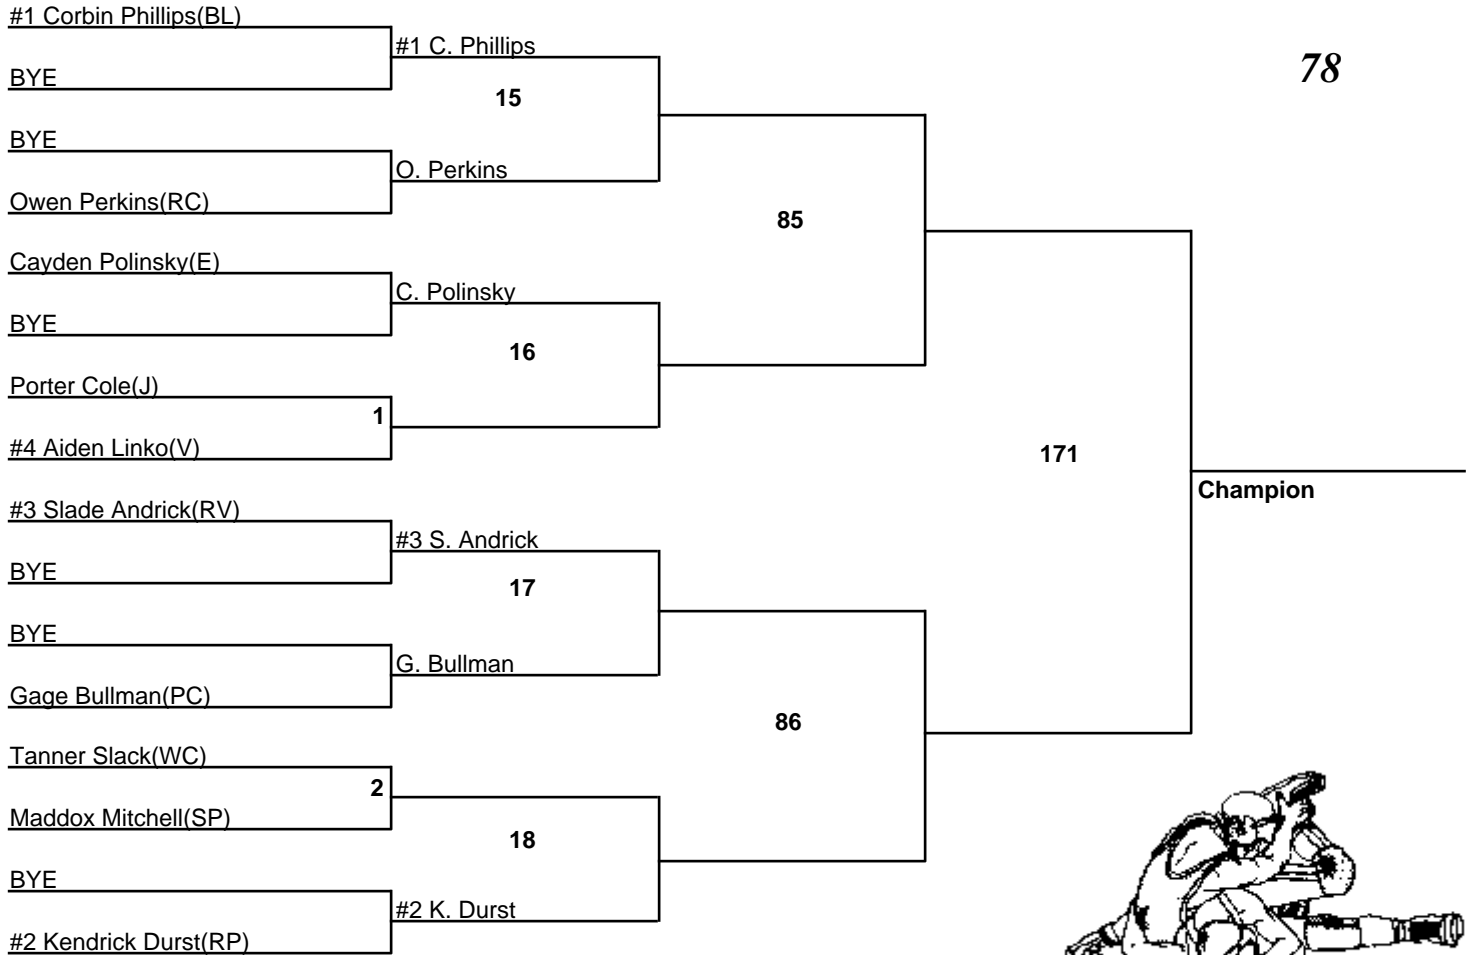

# 61st Annual Wood County MS Championship

6 February 2022