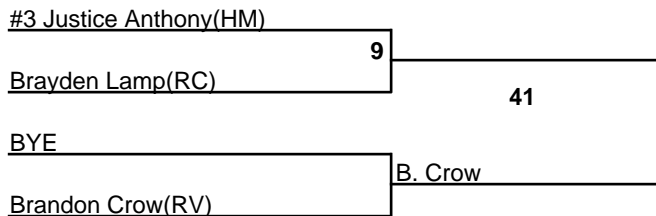

# 61st Annual Wood County MS Championship

6 February 2022

#1 Bobby Minor(RP)

116