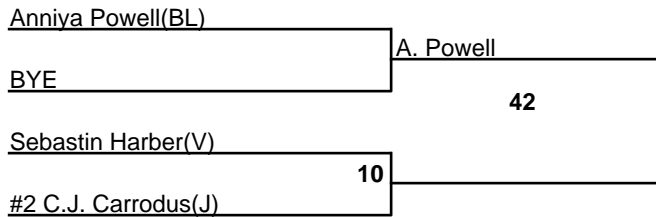

# 61st Annual Wood County MS Championship

6 February 2022

#1 Bobby Minor(RP)

116