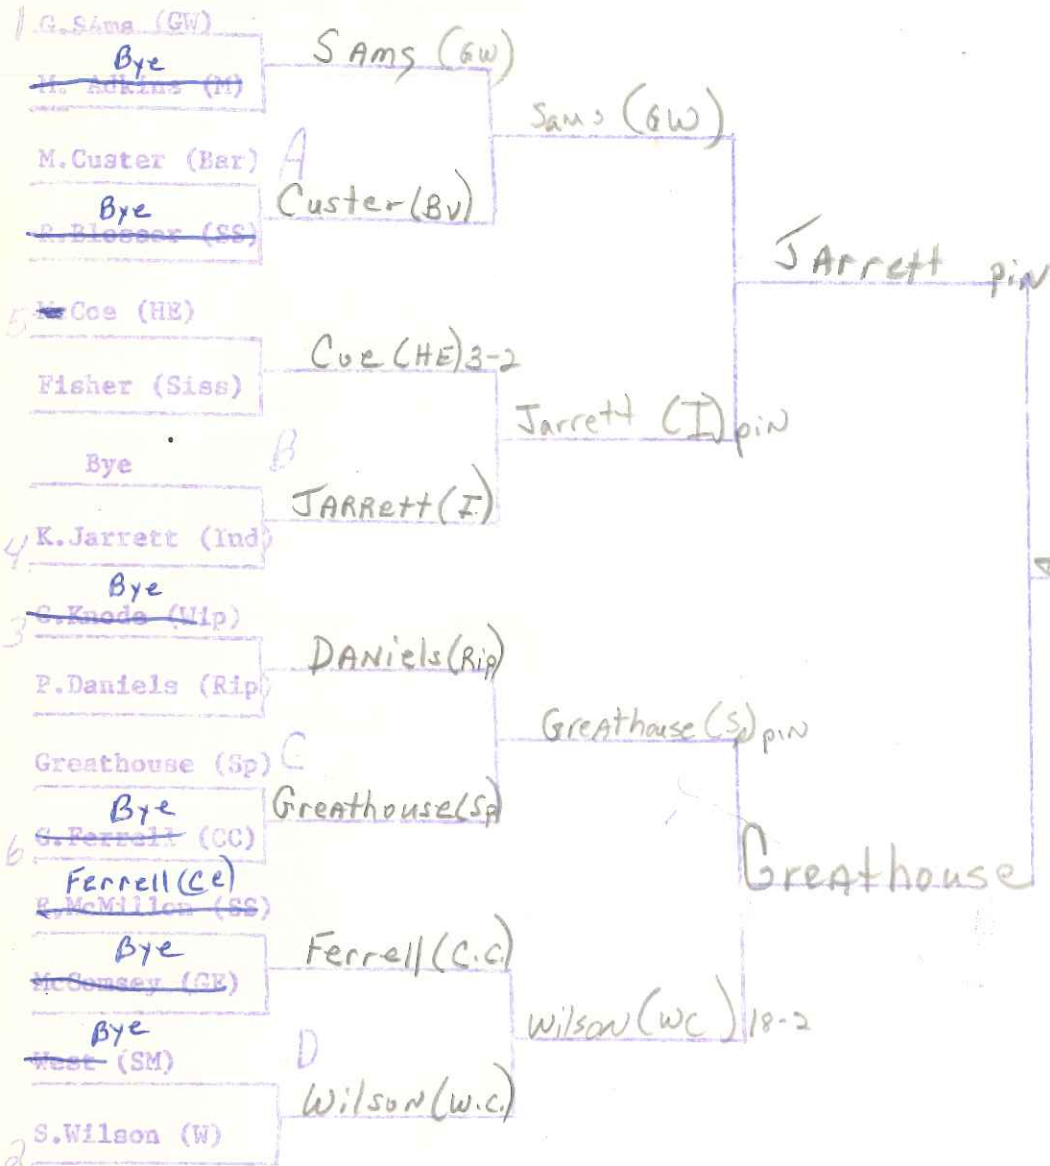

# Jackson Co. Inv. 1987

WT. CLASS 98

McMillion (6-2)

McMILLIAN

Bar  
273-2160  
2061  
James Foster

WT. CLASS 105

WT. CLASS 112

Plantz (G.W) (3-0)

W.T. CLASS 119

W.T. Class 126

Wt. Class 132

WT. CLASS 130

WT. CLASS

WT. CLASS 155

1 A. Cox (SM) Null (RAU-B) Cox (SM)

~~K. Richards (SS)~~

Bye A  
~~Eyler (WIP)~~

Hubbard (Bu)

K. Hubbard (Bar)

Cox (s.m.) pin

Corder (Rav) 11-6

5 J. Corder (Rav)

Bye Corder (RAU)

~~L. Hickman (CO)~~