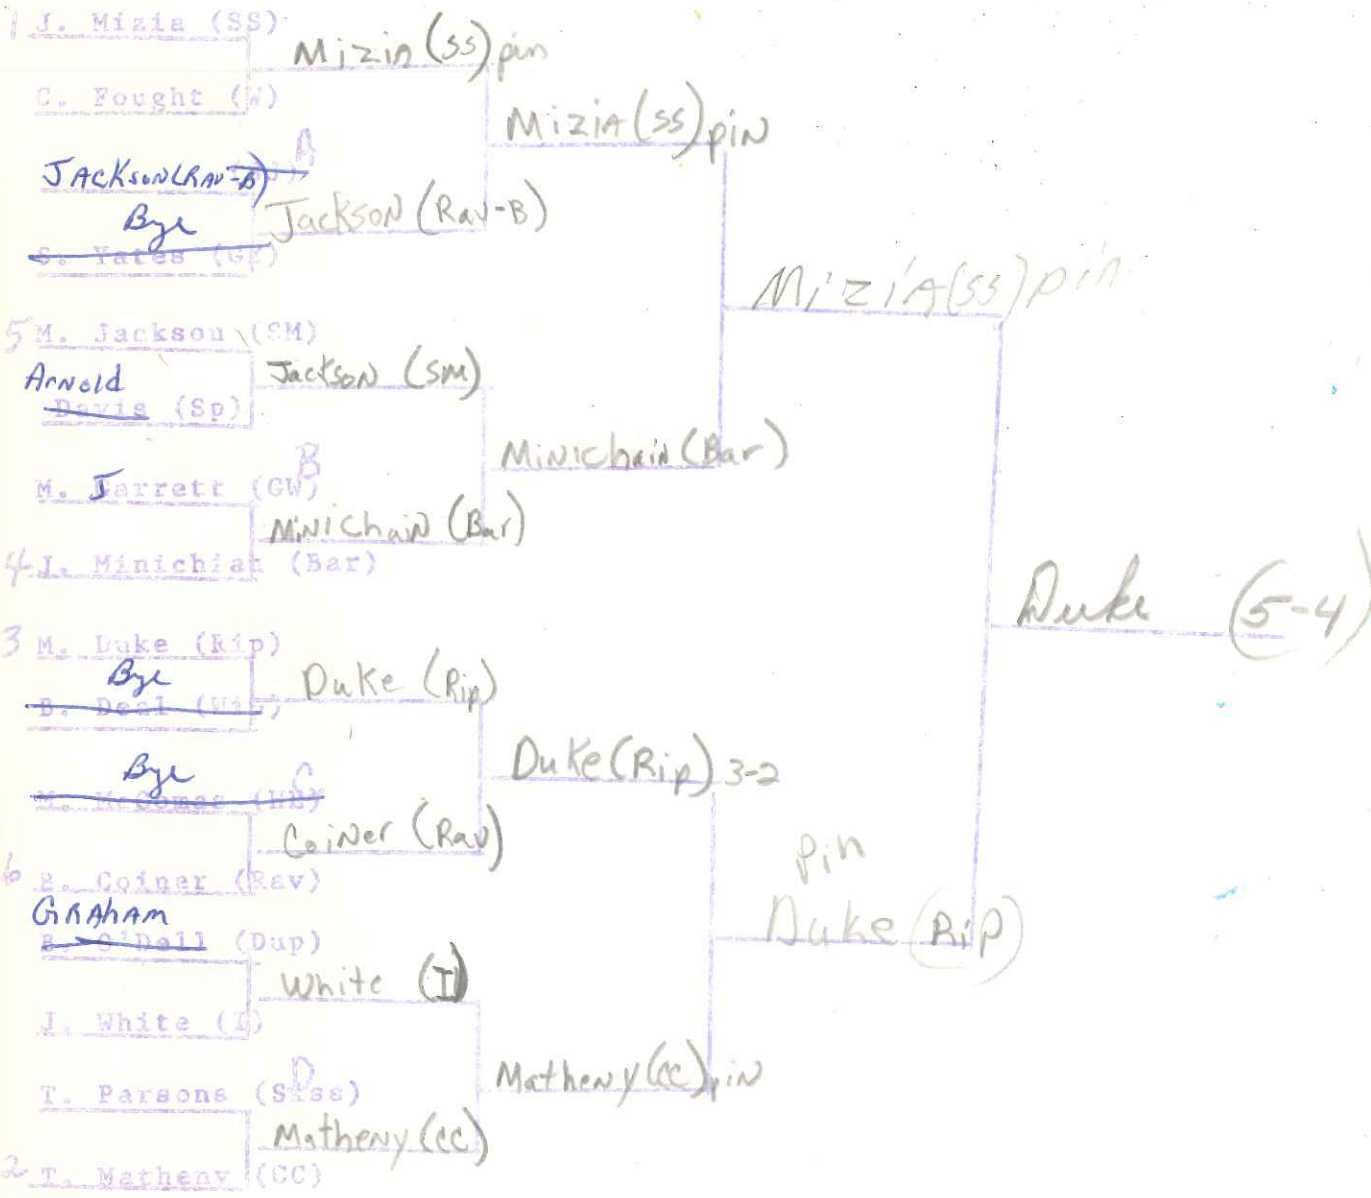

Samples (GW) pin

B. Kiser (Sp) C

Kiser (Sp)

6 Canterbury (Siss)

Bolen

~~T. Norris (I)~~

Bolen (I.)

Ferguson W.C.

Kiser

Hubbard (Bu)

Samples (G.W.) pin

Bye

Samples (G.W.)

Samples 7-10

Fortit

Cox (SM)

Canterbury (Sis)

Canterbury (Sis)

Cox (S.M.) pin

Hubbard (Bar)

~~Kiser (Sp)~~  
~~Hubbard (Bu)~~

Bye

Hubbard (Bar)

WT. CLASS 167

WT. CLASS 185

WT. CLASS HWT.