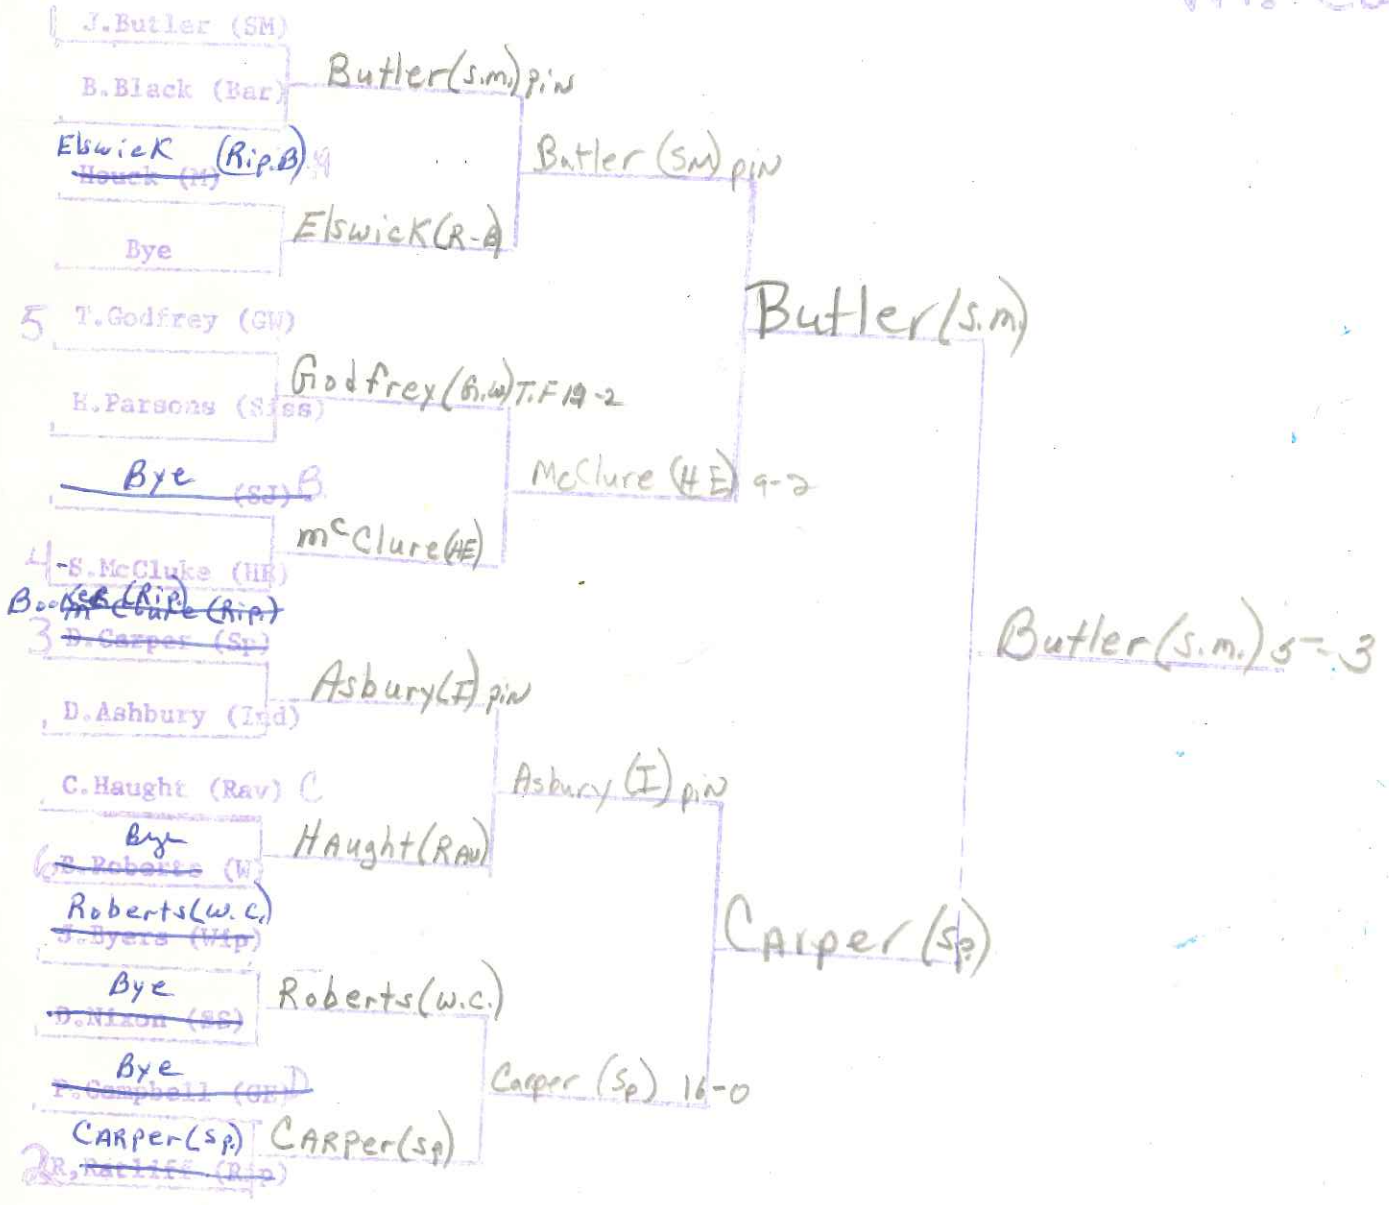

# Jackson Co. Inv. 1987

WT. CLASS 98

McMillion (6-2)

McMILLIAN

Bar  
273-2160  
2061  
James Foster

WT. CLASS 105

WT. CLASS 112

Plantz (G.W) (3-0)

W.T. CLASS 119

W.T. Class 126

Wt. Class 132

WT. CLASS 130

WT. CLASS

WT. CLASS 155

1 A. Cox (SM) Null (RAU-B) Cox (SM)

~~K. Richards (SS)~~

Bye A  
~~Eyler (WIP)~~

Hubbard (Bu)

K. Hubbard (Bar)

Cox (s.m.) pin

Corder (Rav) 11-6

5 J. Corder (Rav)

Bye Corder (RAU)

~~L. Hickman (CO)~~