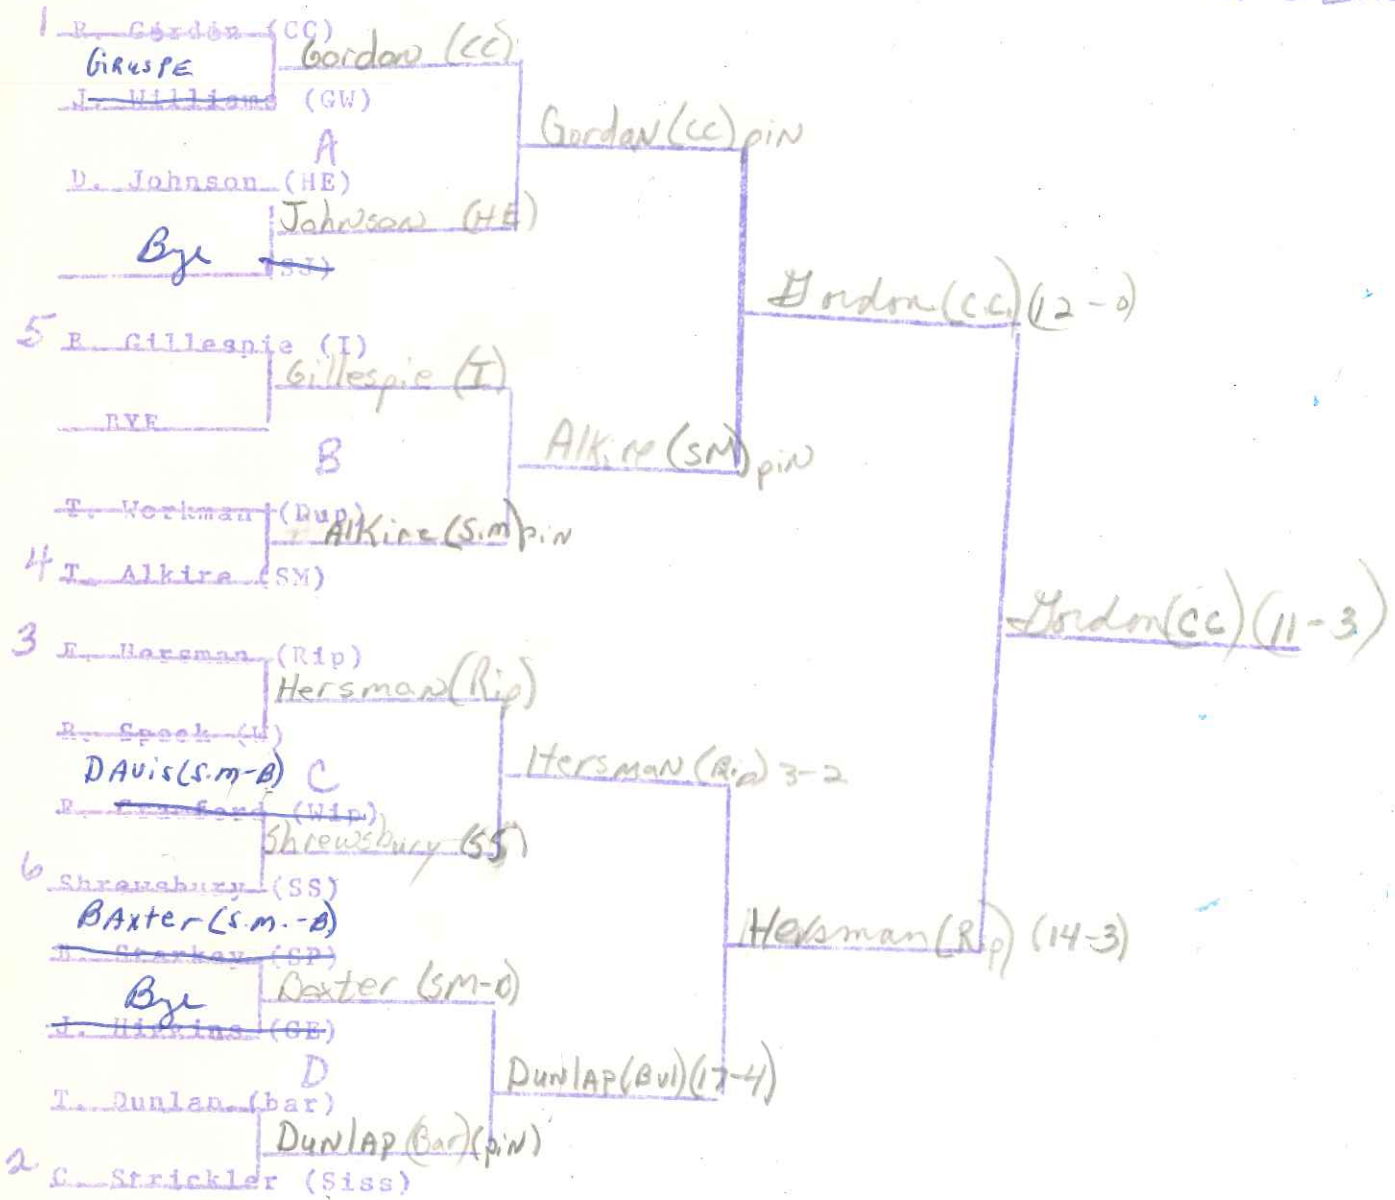

# Jackson Co. Inv. 1987

WT. CLASS 98

McMillion (6-2)

McMILLIAN

Bar  
273-2160  
2061  
James Foster

WT. CLASS 105

WT. CLASS 112

Plantz (G.W) (3-0)

W.T. CLASS 119

W.T. Class 126

Wt. Class 132

WT. CLASS 130

WT. CLASS

WT. CLASS 155

1 A. Cox (SM) Null (RAU-B) Cox (SM)

~~K. Richards (SS)~~

Bye A  
~~Eyler (WIP)~~

Hubbard (Bu)

K. Hubbard (Bar)

Cox (s.m.) pin

Corder (Rav) 11-6

5 J. Corder (Rav)

Bye Corder (RAU)

~~L. Hickman (CO)~~