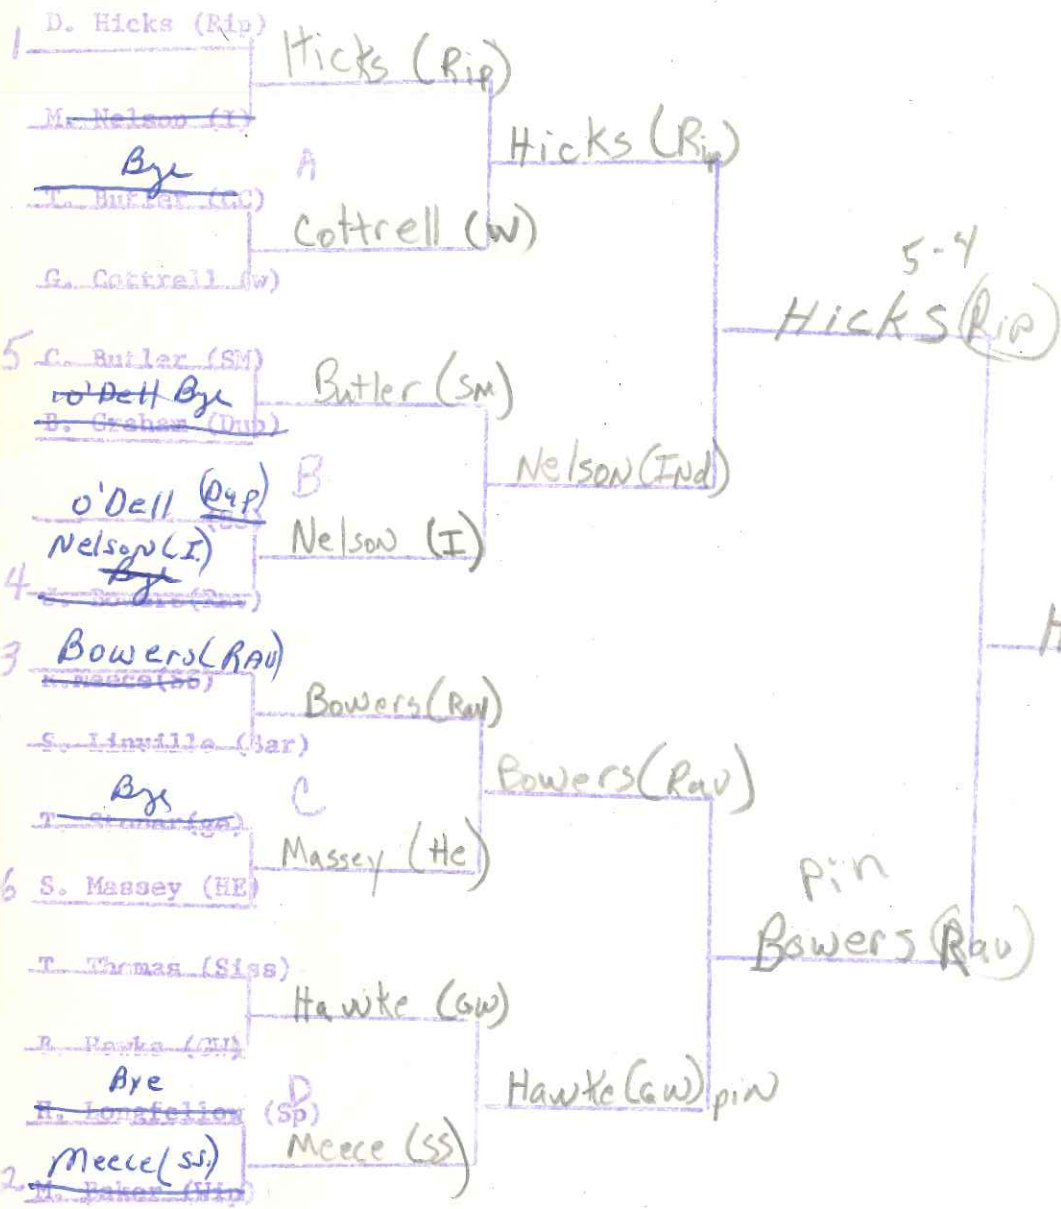

Samples (GW) pin

B. Kiser (Sp) C

Kiser (Sp)

6 Canterbury (Siss)

Bolen

~~T. Norris (I)~~

Bolen (I.)

Ferguson W.C.

Kiser

Hubbard (Bu)

Samples (G.W.) pin

Bye

Samples (G.W.)

Samples 7-10

Fortit

Cox (SM)

Canterbury (Sis)

Canterbury (Sis)

Cox (S.M.) pin

Hubbard (Bar)

~~Kiser (Sp)~~  
~~Hubbard (Bu)~~

Bye

Hubbard (Bar)

WT. CLASS 167

WT. CLASS 185

WT. CLASS HWT.