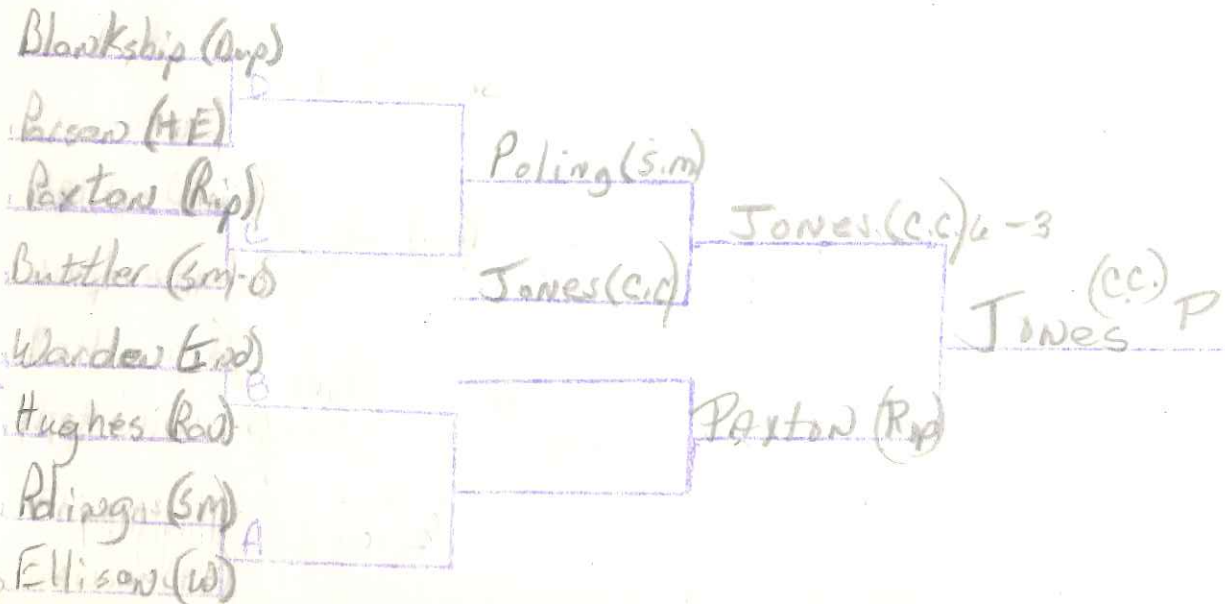

W.T. CLASS 119

W.T. Class 126

Wt. Class 132

WT. CLASS 130

WT. CLASS

WT. CLASS 155

1 A. Cox (SM) Null (RAU-B) Cox (SM)

~~K. Richards (SS)~~

Bye A  
~~Eyler (WIP)~~

Hubbard (Bu)

K. Hubbard (Bar)

Cox (s.m.) pin

Corder (Rav) 11-6

5 J. Corder (Rav)

Bye Corder (RAU)

~~L. Hickman (CO)~~