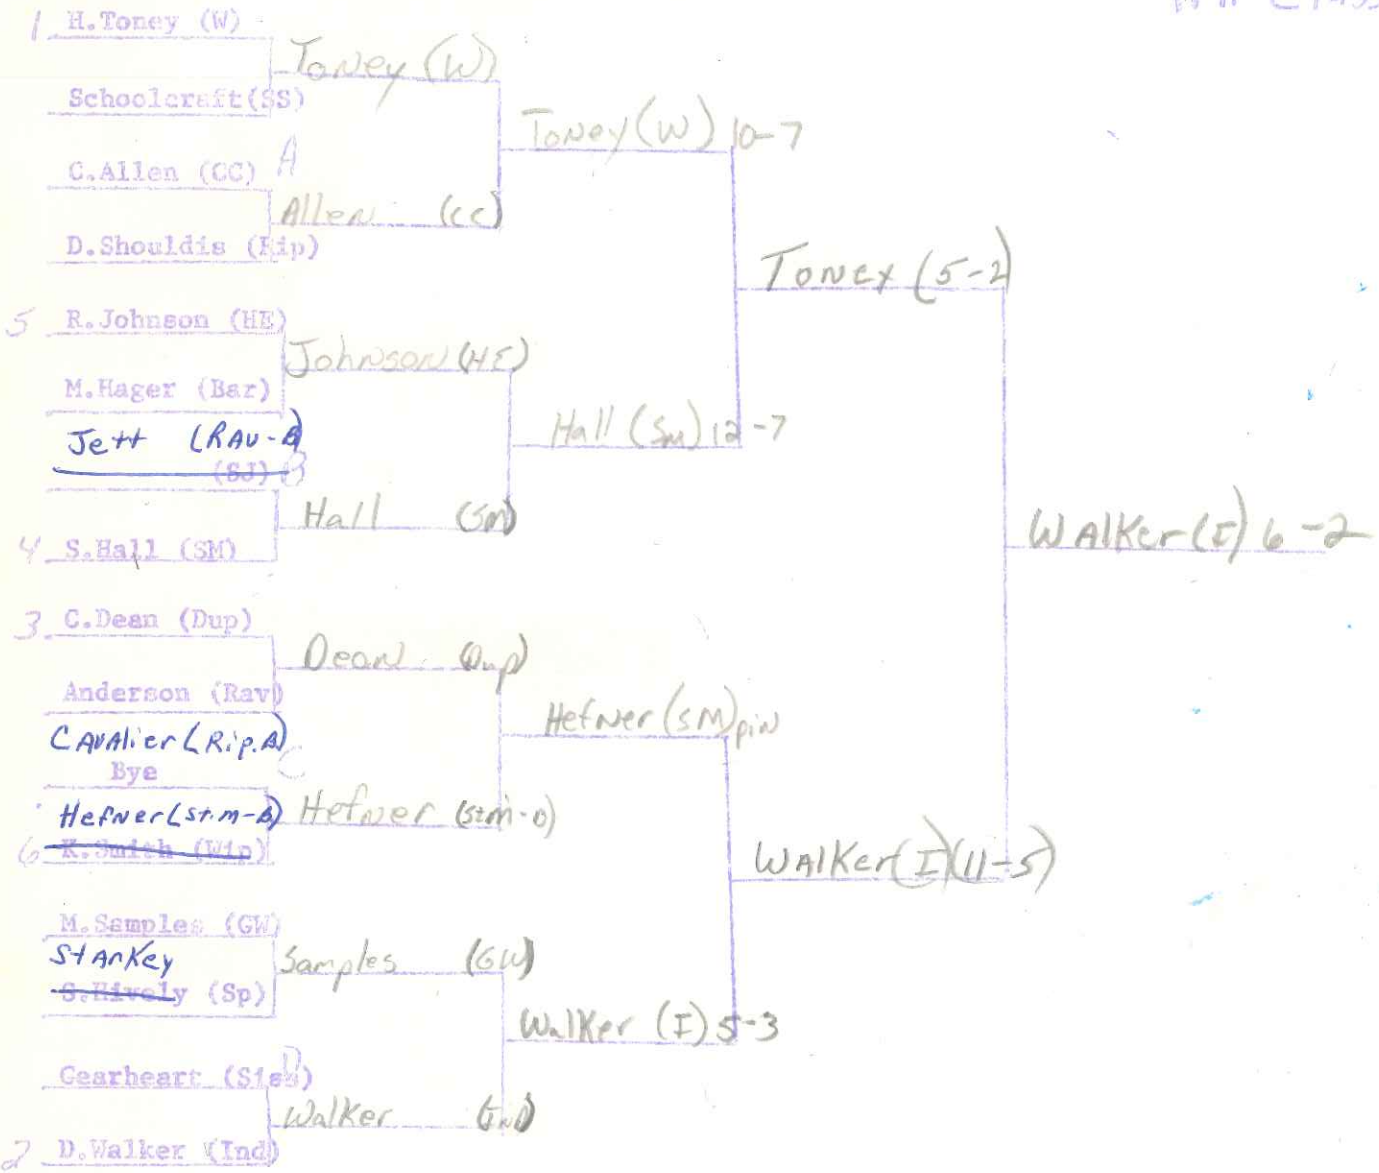

# Jackson Co. Inv. 1987

WT. CLASS 98

McMillion (6-2)

McMILLIAN

Bar  
273-2160  
2061  
James Foster

WT. CLASS 105

WT. CLASS 112

Plantz (G.W) (3-0)

W.T. CLASS 119

W.T. Class 126

Wt. Class 132

WT. CLASS 130

WT. CLASS

WT. CLASS 155

1 A. Cox (SM) Null (RAU-B) Cox (SM)

~~K. Richards (SS)~~

Bye A  
~~Eyler (WIP)~~

Hubbard (Bu)

K. Hubbard (Bar)

Cox (s.m.) pin

Corder (Rav) 11-6

5 J. Corder (Rav)

Bye Corder (RAU)

~~L. Hickman (CO)~~