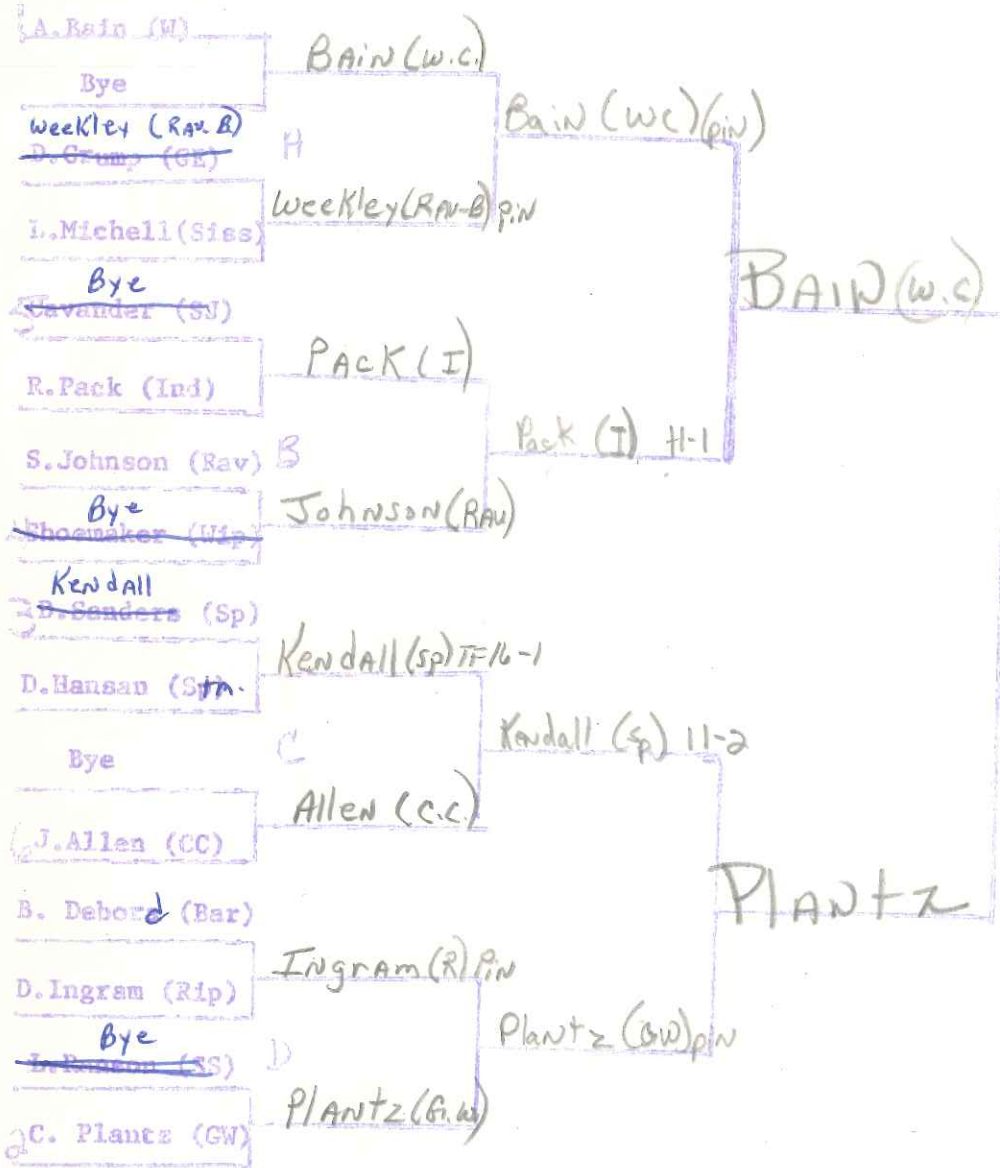

# Jackson Co. Inv. 1987

WT. CLASS 98

McMillion (6-2)

McMILLIAN

Bar  
273-2160  
2061  
James Foster

WT. CLASS 105

WT. CLASS 112

Plantz (G.W) (3-0)

W.T. CLASS 119

W.T. Class 126

Wt. Class 132

WT. CLASS 130

WT. CLASS

WT. CLASS 155

1 A. Cox (SM) Null (RAU-B) Cox (SM)

~~K. Richards (SS)~~

Bye A  
~~Eyler (WIP)~~

Hubbard (Bu)

K. Hubbard (Bar)

Cox (s.m.) pin

Corder (Rav) 11-6

5 J. Corder (Rav)

Bye Corder (RAU)

~~L. Hickman (CO)~~