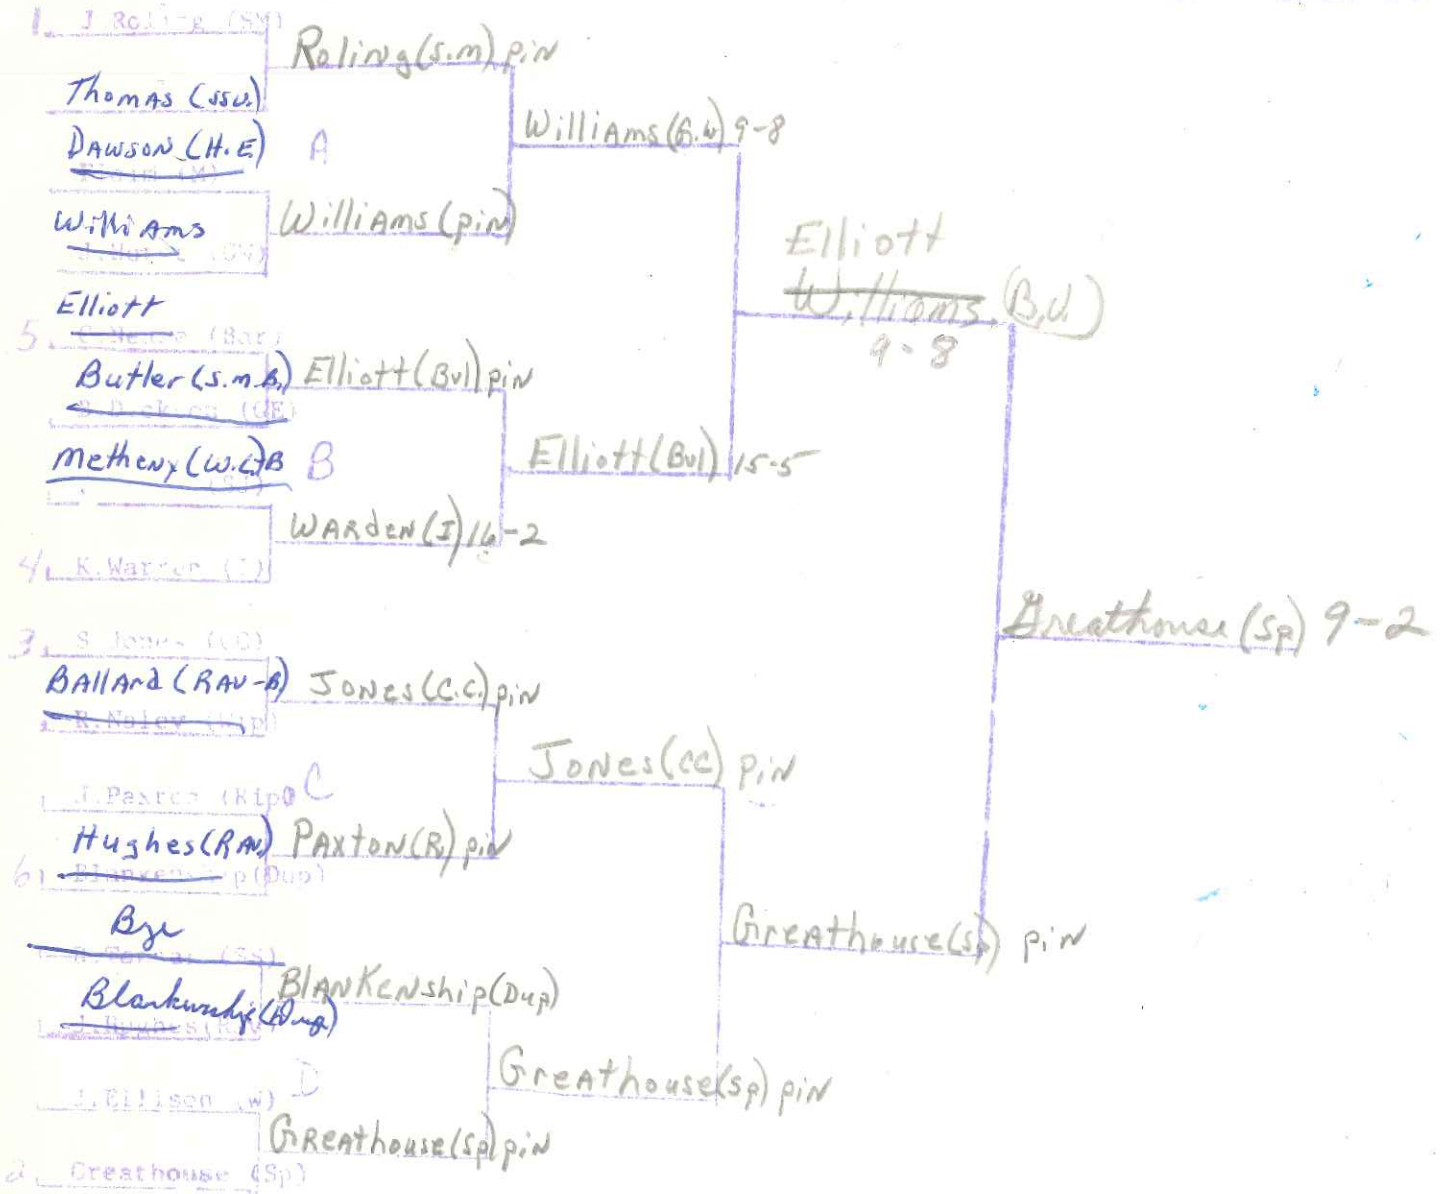

# Jackson Co. Inv. 1987

WT. CLASS 98

McMillion (6-2)

McMILLIAN

Bar  
273-2160  
2061  
James Foster

WT. CLASS 105

WT. CLASS 112

Plantz (G.W) (3-0)

W.T. CLASS 119

W.T. Class 126

Wt. Class 132

WT. CLASS 130

WT. CLASS

WT. CLASS 155

1 A. Cox (SM) Null (RAU-B) Cox (SM)

~~K. Richards (SS)~~

Bye A  
~~Eyler (WIP)~~

Hubbard (Bu)

K. Hubbard (Bar)

Cox (s.m.) pin

Corder (Rav) 11-6

5 J. Corder (Rav)

Bye Corder (RAU)

~~L. Hickman (CO)~~

Corder (Rav)

Bye B  
~~F. Gould (HE)~~

Green (Dup)

4 M. Green (Dup)

Ferguson (W.C) 9-4

3 G. Samples (GW)

Samples (G.W.) pin

Blankenship (Rip)