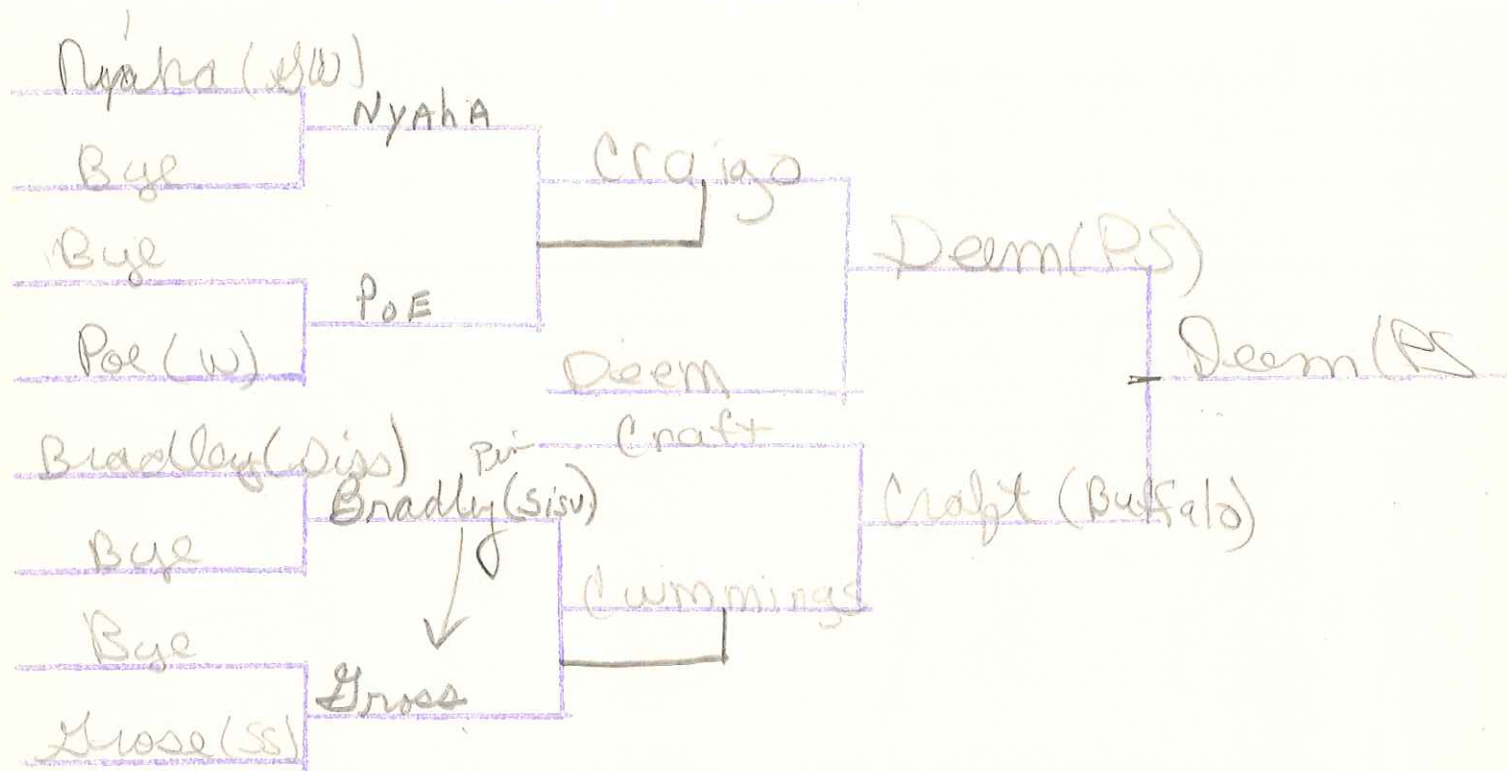

BARBOURSVILLE INVITATIONAL
CONSOLATION BRACKET

WEIGHT CLASS

138