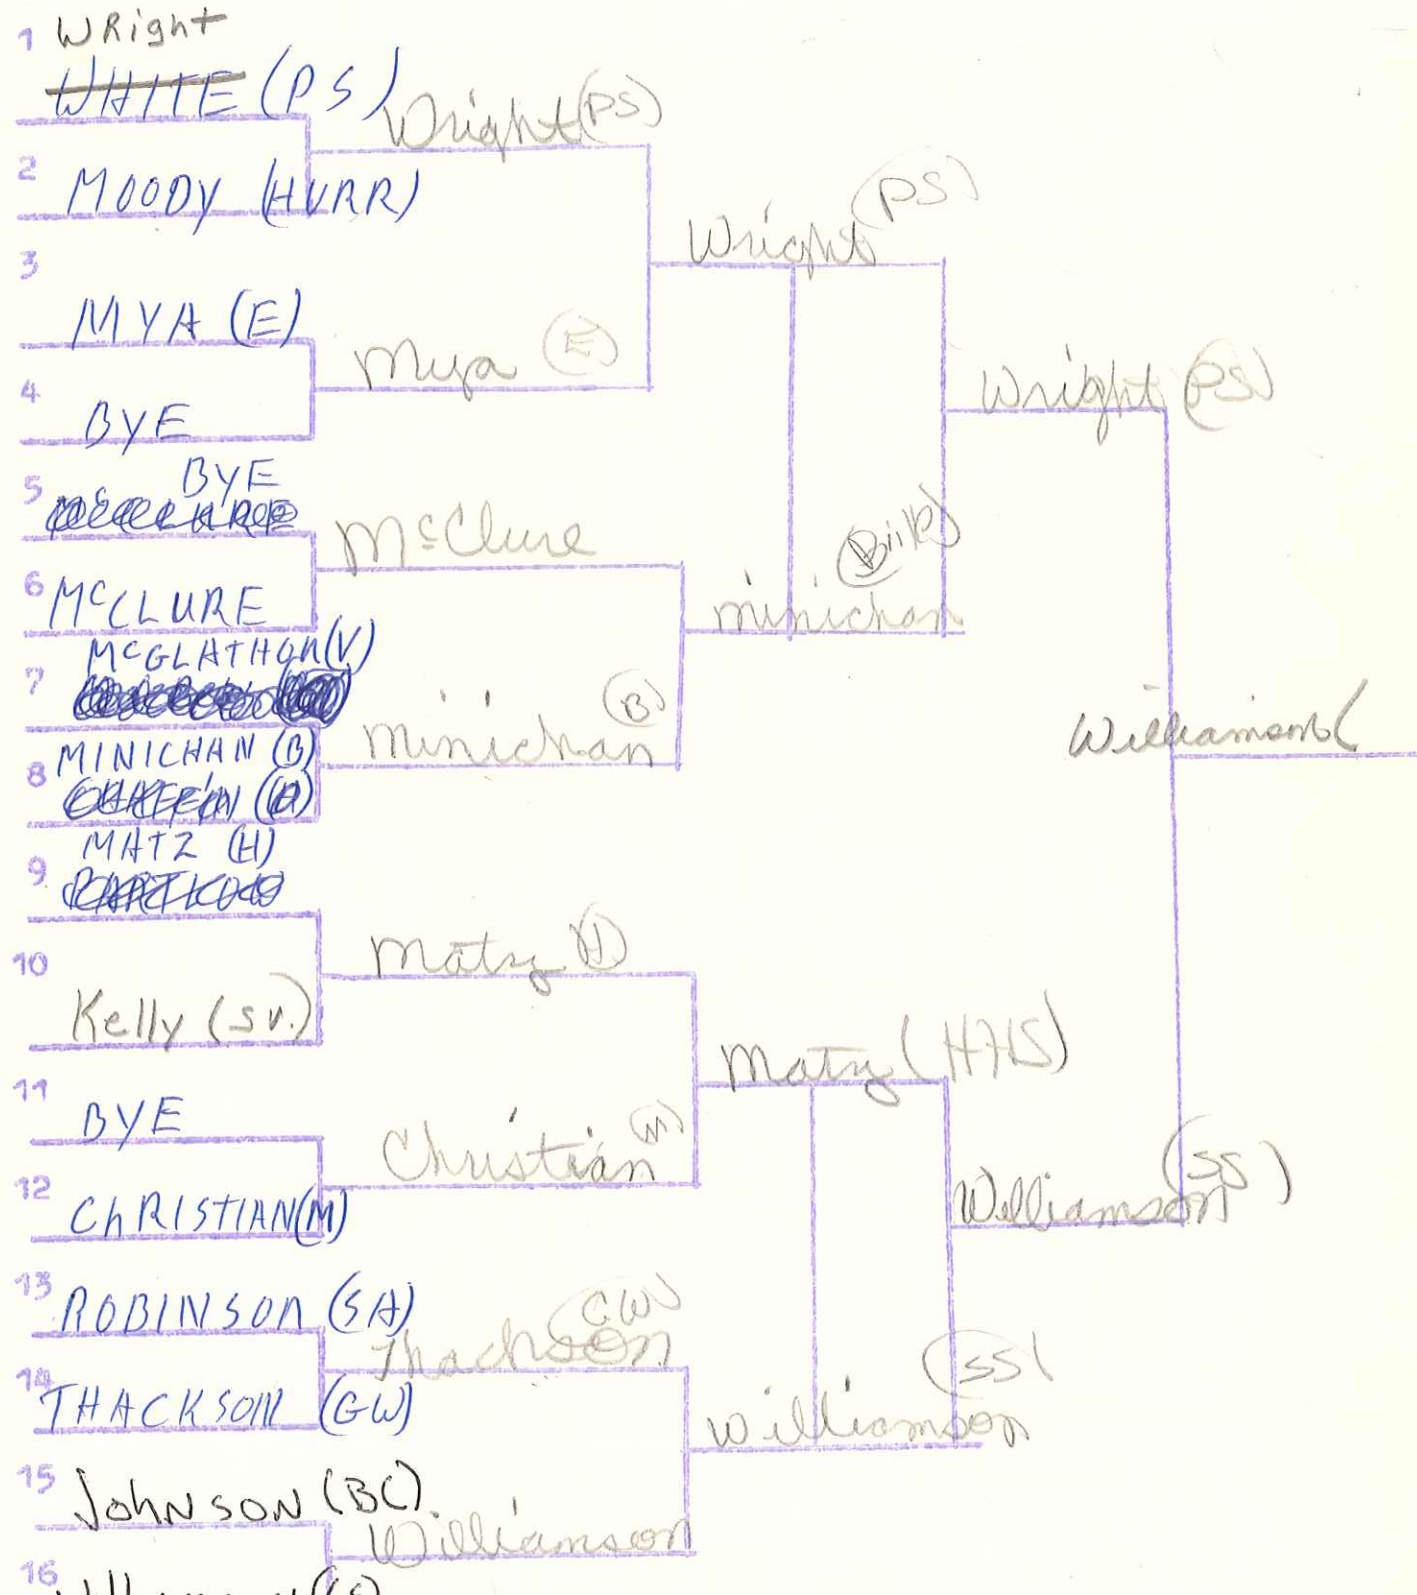

156

BARBOURVILLE INVITATIONAL
CHAMPIONSHIP BRACKET

WEIGHT CLASS