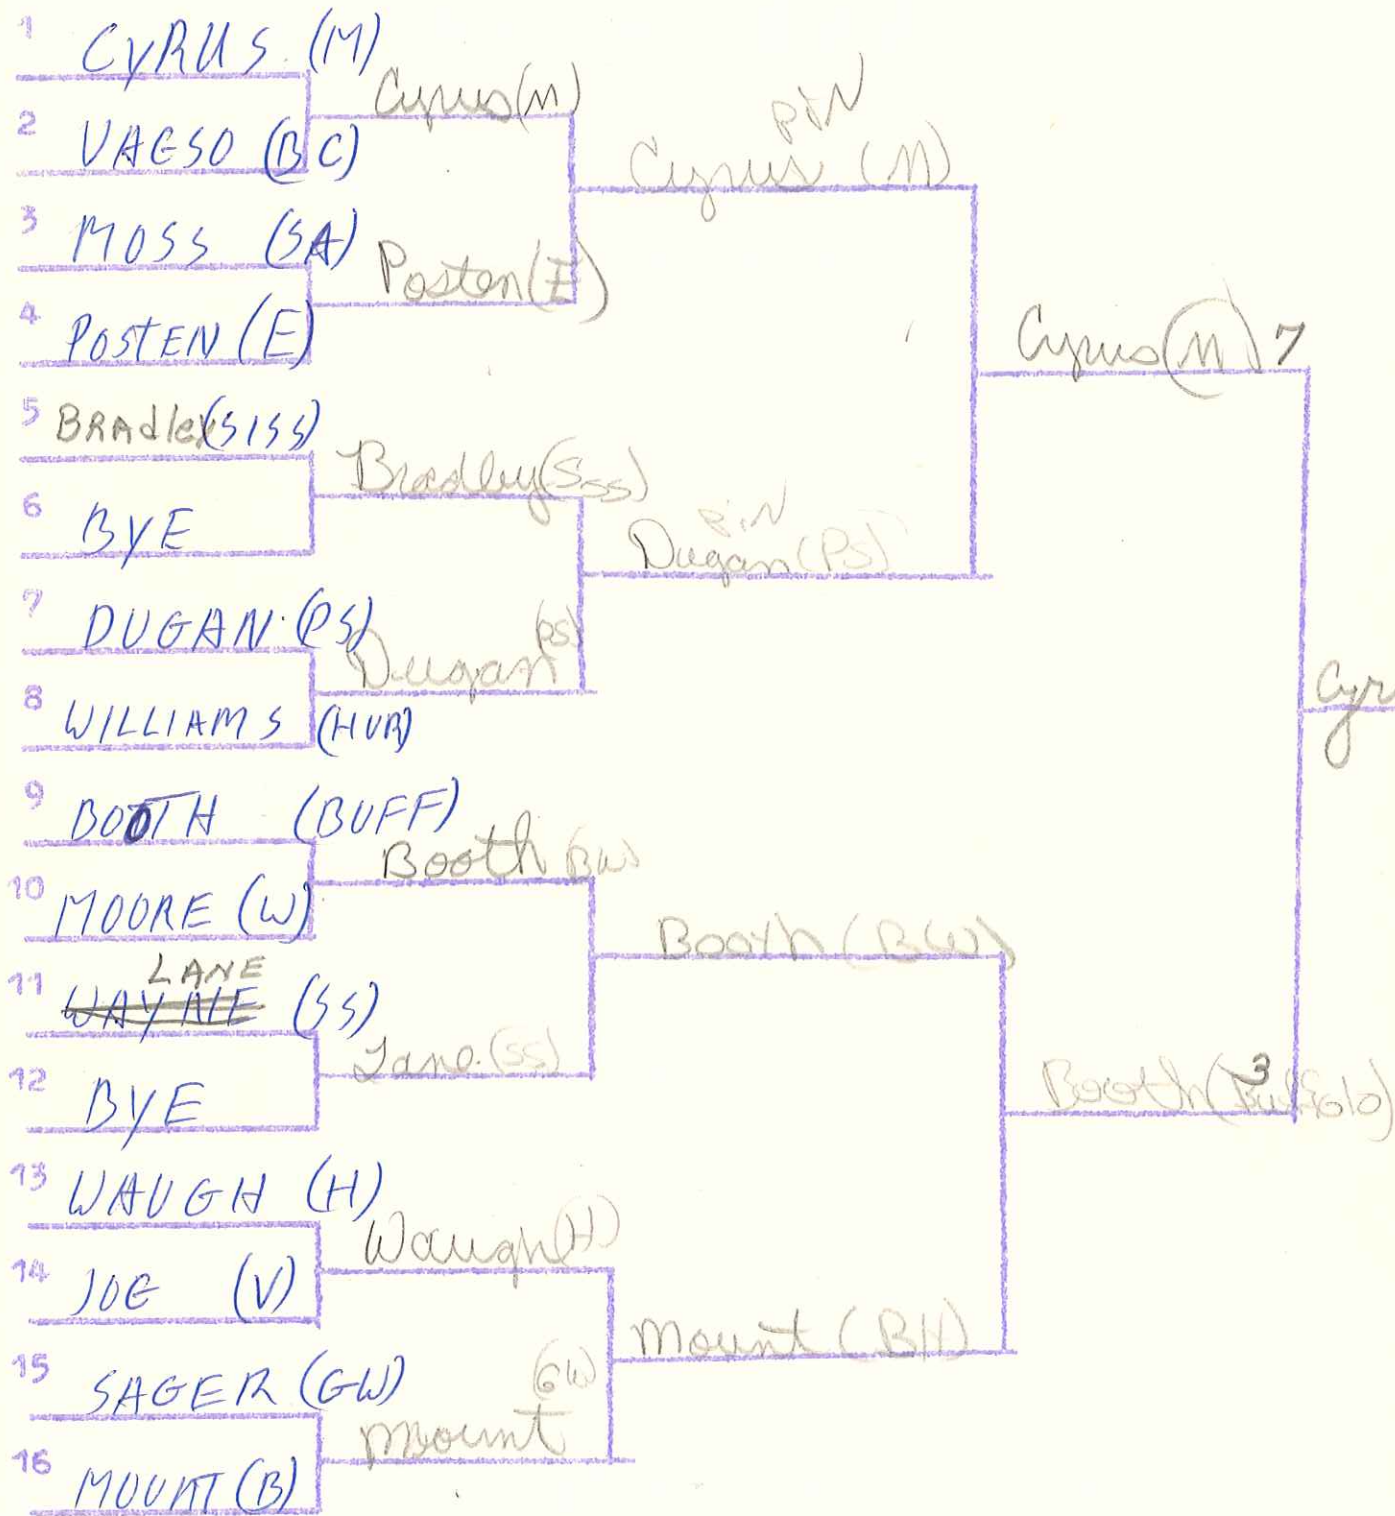

BARBOURSVILLE INVITATIONAL
ASSOCIATION BRACKET

WEIGHT CLASS

Cook - Pin
 Scholot - B. Wayne

BARBOURSVILLE INVITATIONAL
CHAMPIONSHIP BRAKET

WEIGHT CLASS

BARBOURSVILLE INVITATIONAL
CONSOCIATION BRACKET

126

WEIGHT CLASS

Lane pin
Sager H.W.
Lane pinned Moore (W)

BARBOURSVILLE INVITATIONAL
CONSOLATION BRACKET

WEIGHT CLASS

132

138

BARBOURSVILLE INVITATIONAL
CHAMPIONSHIP BRACKET

WEIGHT CLASS

BARBOURSVILLE INVITATIONAL
CONSOLATION BRACKET