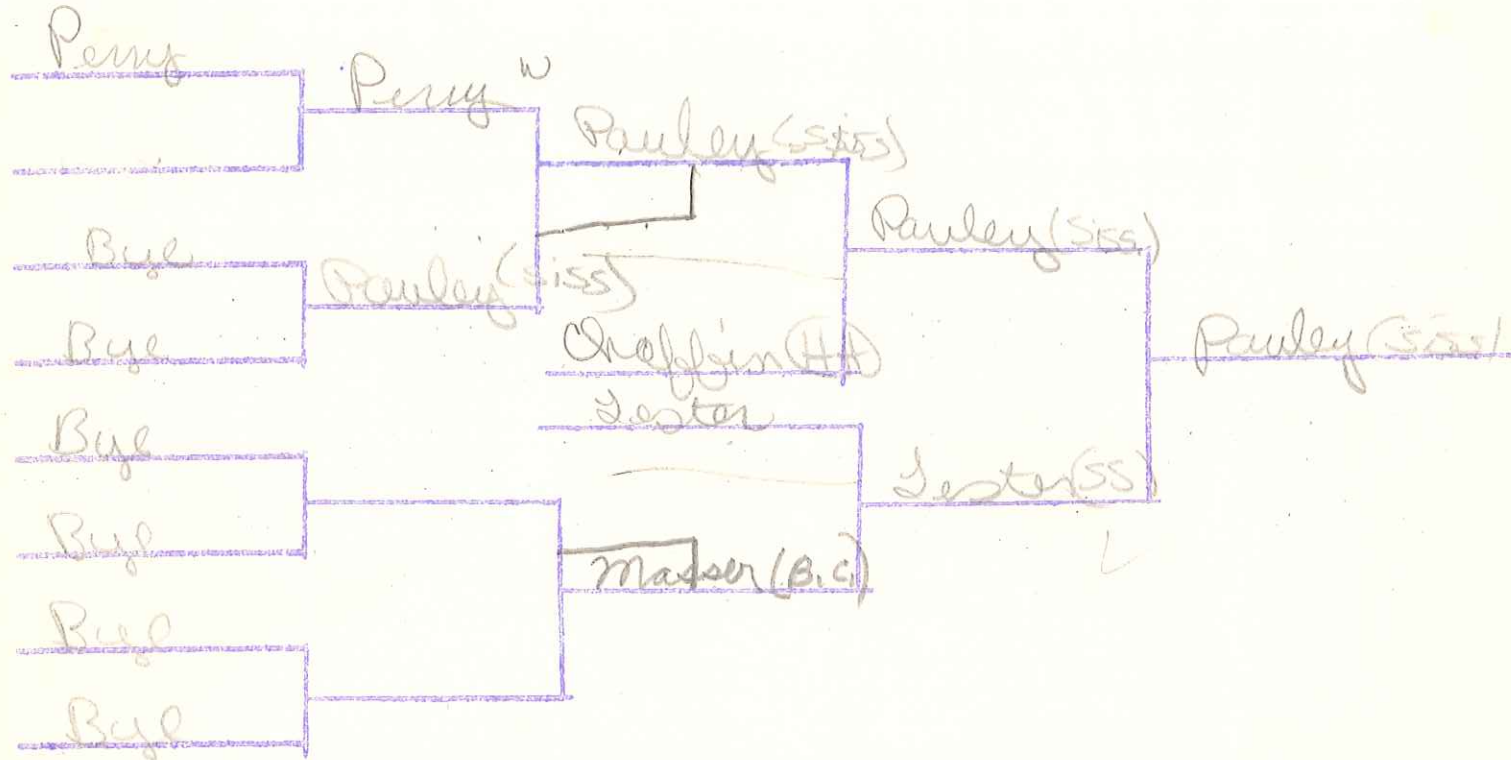

BARBOURSVILLE INVITATIONAL
CONSOLATION BRACKET

WEIGHT CLASS

Park South - 207

Hunt. High - 174

Milton - 124

Barbours - 98

Shady - 89

Hunt. - 83

St. Abans - 74

H. Wash - 62

Buffalo - 51

Boyd. Co. - 45

Hunt. E - 43

Smith - 40