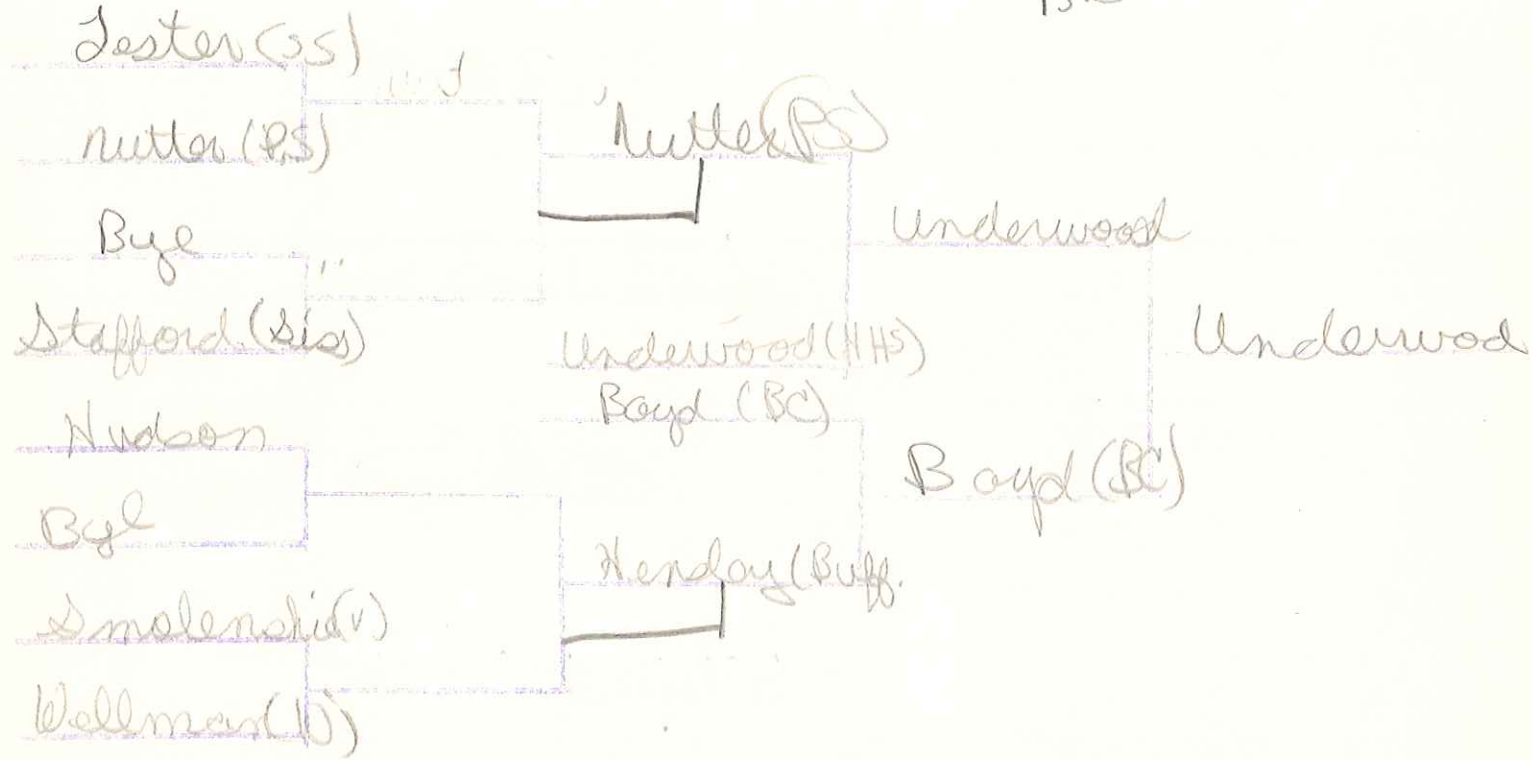

BARBOURSVILLE INVITATIONAL
ASSOCIATION BRACKET

WEIGHT CLASS

Cook - Pin
 Scholot - B. Wayne

BARBOURSVILLE INVITATIONAL
CHAMPIONSHIP BRAKET

WEIGHT CLASS

BARBOURSVILLE INVITATIONAL
CONSOCIATION BRACKET

126

WEIGHT CLASS

Lane pin
Sager H.W.
Lane pinned Moore (W)

BARBOURSVILLE INVITATIONAL
CONSOLATION BRACKET

WEIGHT CLASS

132

138

BARBOURSVILLE INVITATIONAL
CHAMPIONSHIP BRACKET

WEIGHT CLASS

BARBOURSVILLE INVITATIONAL
CONSOLATION BRACKET