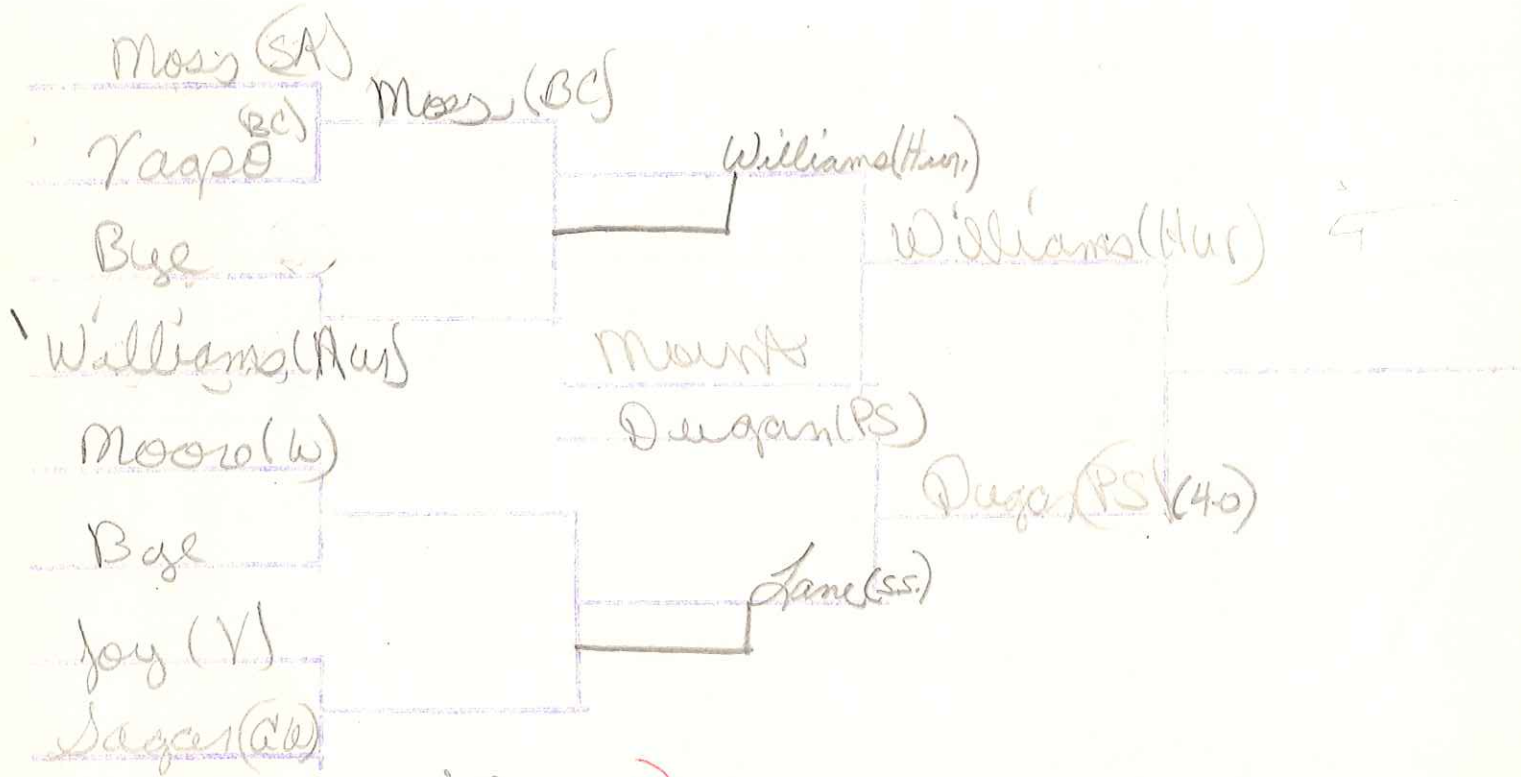

BARBOURSVILLE INVITATIONAL
ASSOCIATION BRACKET

WEIGHT CLASS

Cook - Pin
 Scholot - B. Wayne

BARBOURSVILLE INVITATIONAL
CHAMPIONSHIP BRAKET

WEIGHT CLASS

BARBOURSVILLE INVITATIONAL
CONSOCIATION BRACKET

126

WEIGHT CLASS

Lane pin
Sager H.W.
Lane pinned Moore (W)

BARBOURSVILLE INVITATIONAL
CONSOLATION BRACKET

WEIGHT CLASS

132

138

BARBOURSVILLE INVITATIONAL
CHAMPIONSHIP BRACKET

WEIGHT CLASS

BARBOURSVILLE INVITATIONAL
CONSOLATION BRACKET