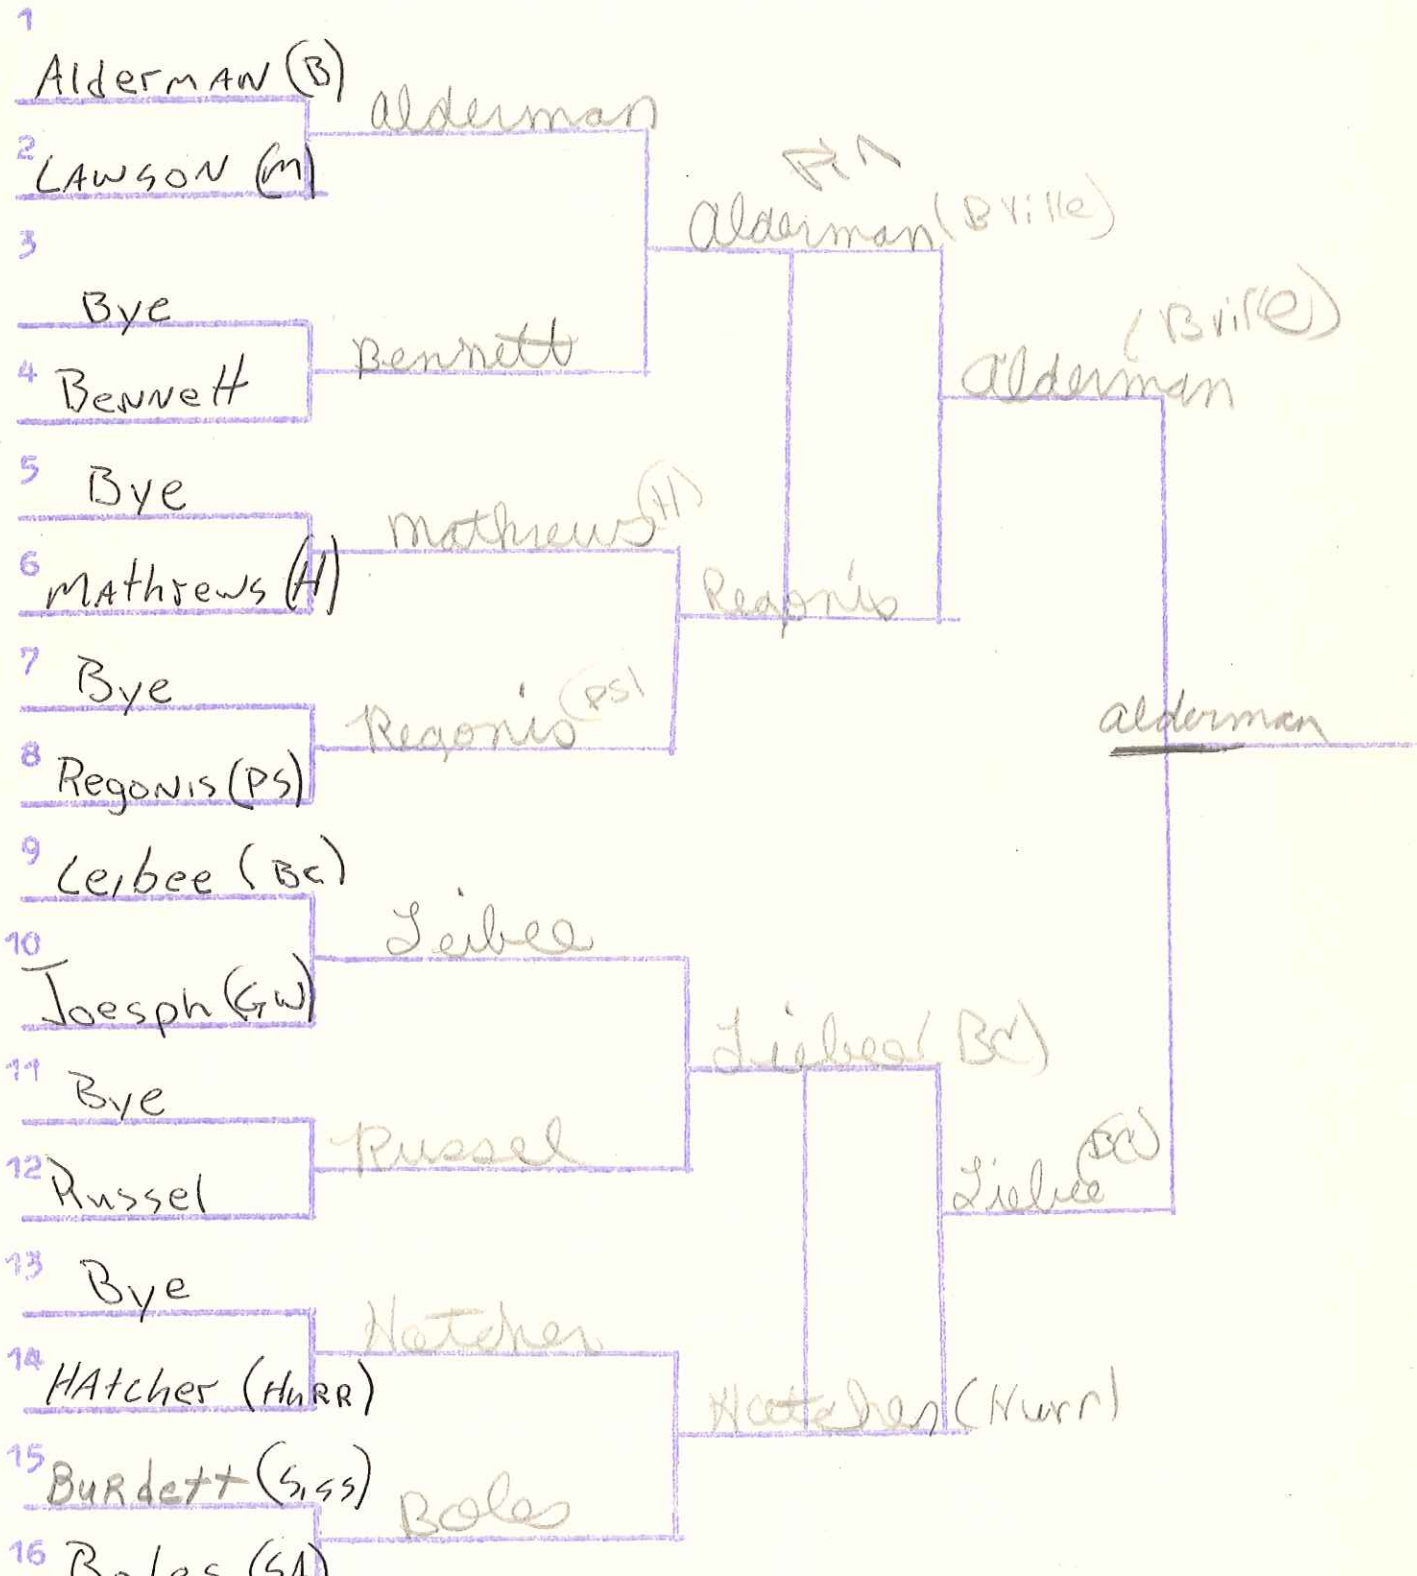

BARBOURVILLE INVITATIONAL
CHAMPIONSHIP BRACKET

WEIGHT CLASS

BARBOURSVILLE INVITATIONAL
CHAMPIONSHIP BRACKET

167

WEIGHT CLASS

185

BARBOURSVILLE INVITATIONAL
CHAMPIONSHIP BRACKET

WEIGHT CLASS

1

Foster (M)

Daugherty

~~DAUGHERTY~~
~~RAY (M)~~

3

BIAS (E)

Bias

4 BYE