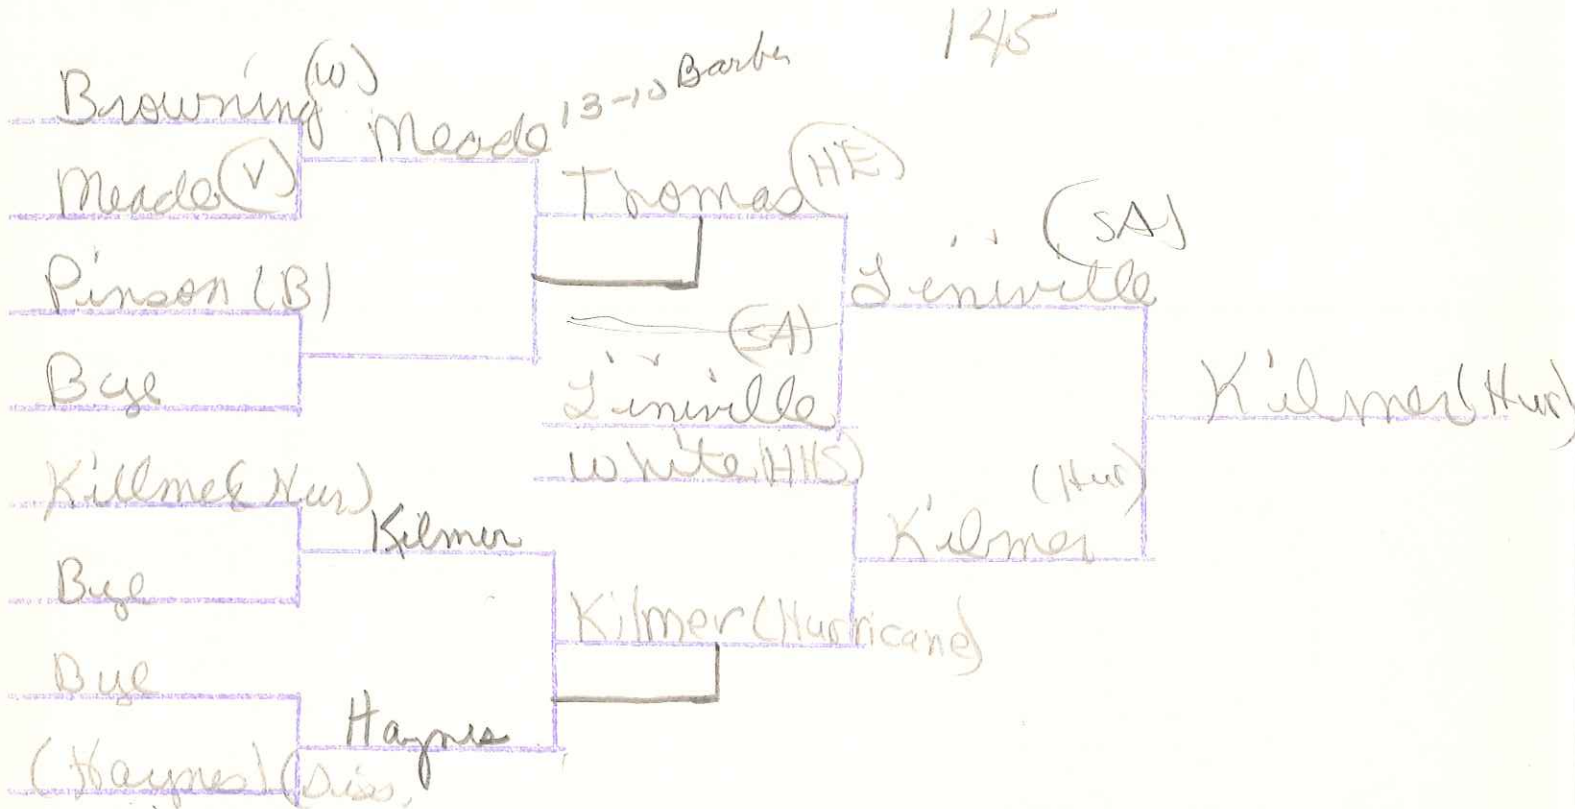

Lane pin
Sager H.W.
Lane pinned Moore (W)

BARBOURSVILLE INVITATIONAL
CONSOLATION BRACKET

WEIGHT CLASS

132

138

BARBOURSVILLE INVITATIONAL
CHAMPIONSHIP BRACKET

WEIGHT CLASS

BARBOURSVILLE INVITATIONAL
CONSOLATION BRACKET

WEIGHT CLASS

138

145

BARBOURSVILLE INVITATIONAL
CHAMPIONSHIP BRACKET

WEIGHT CLASS

BARBOURSVILLE INVITATIONAL
CONSOLATION BRACKET

WEIGHT CLASS

156