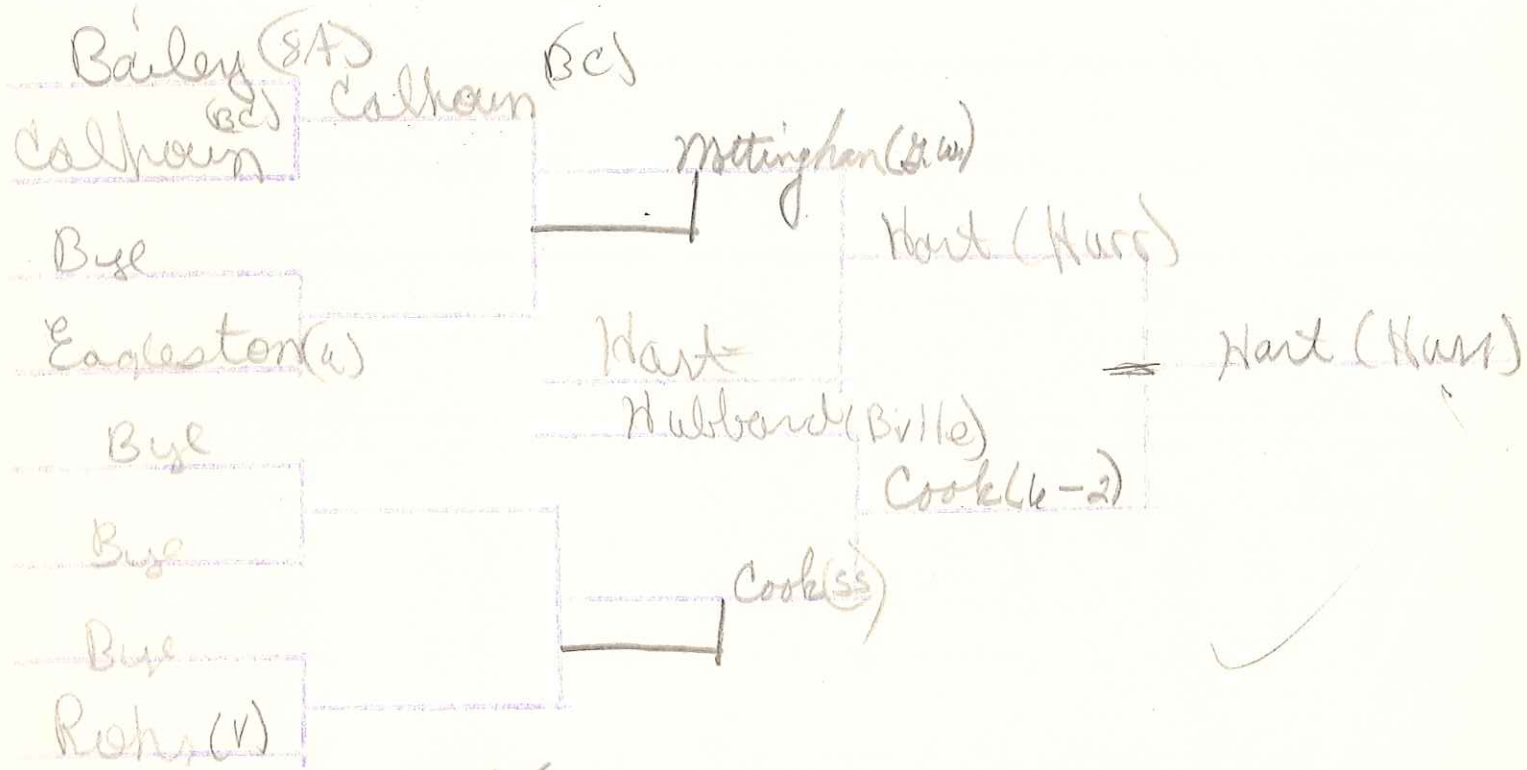

BARBOURSVILLE INVITATIONAL
ASSOCIATION BRACKET

WEIGHT CLASS

Cook - Pin
Scholot - B. Wayne