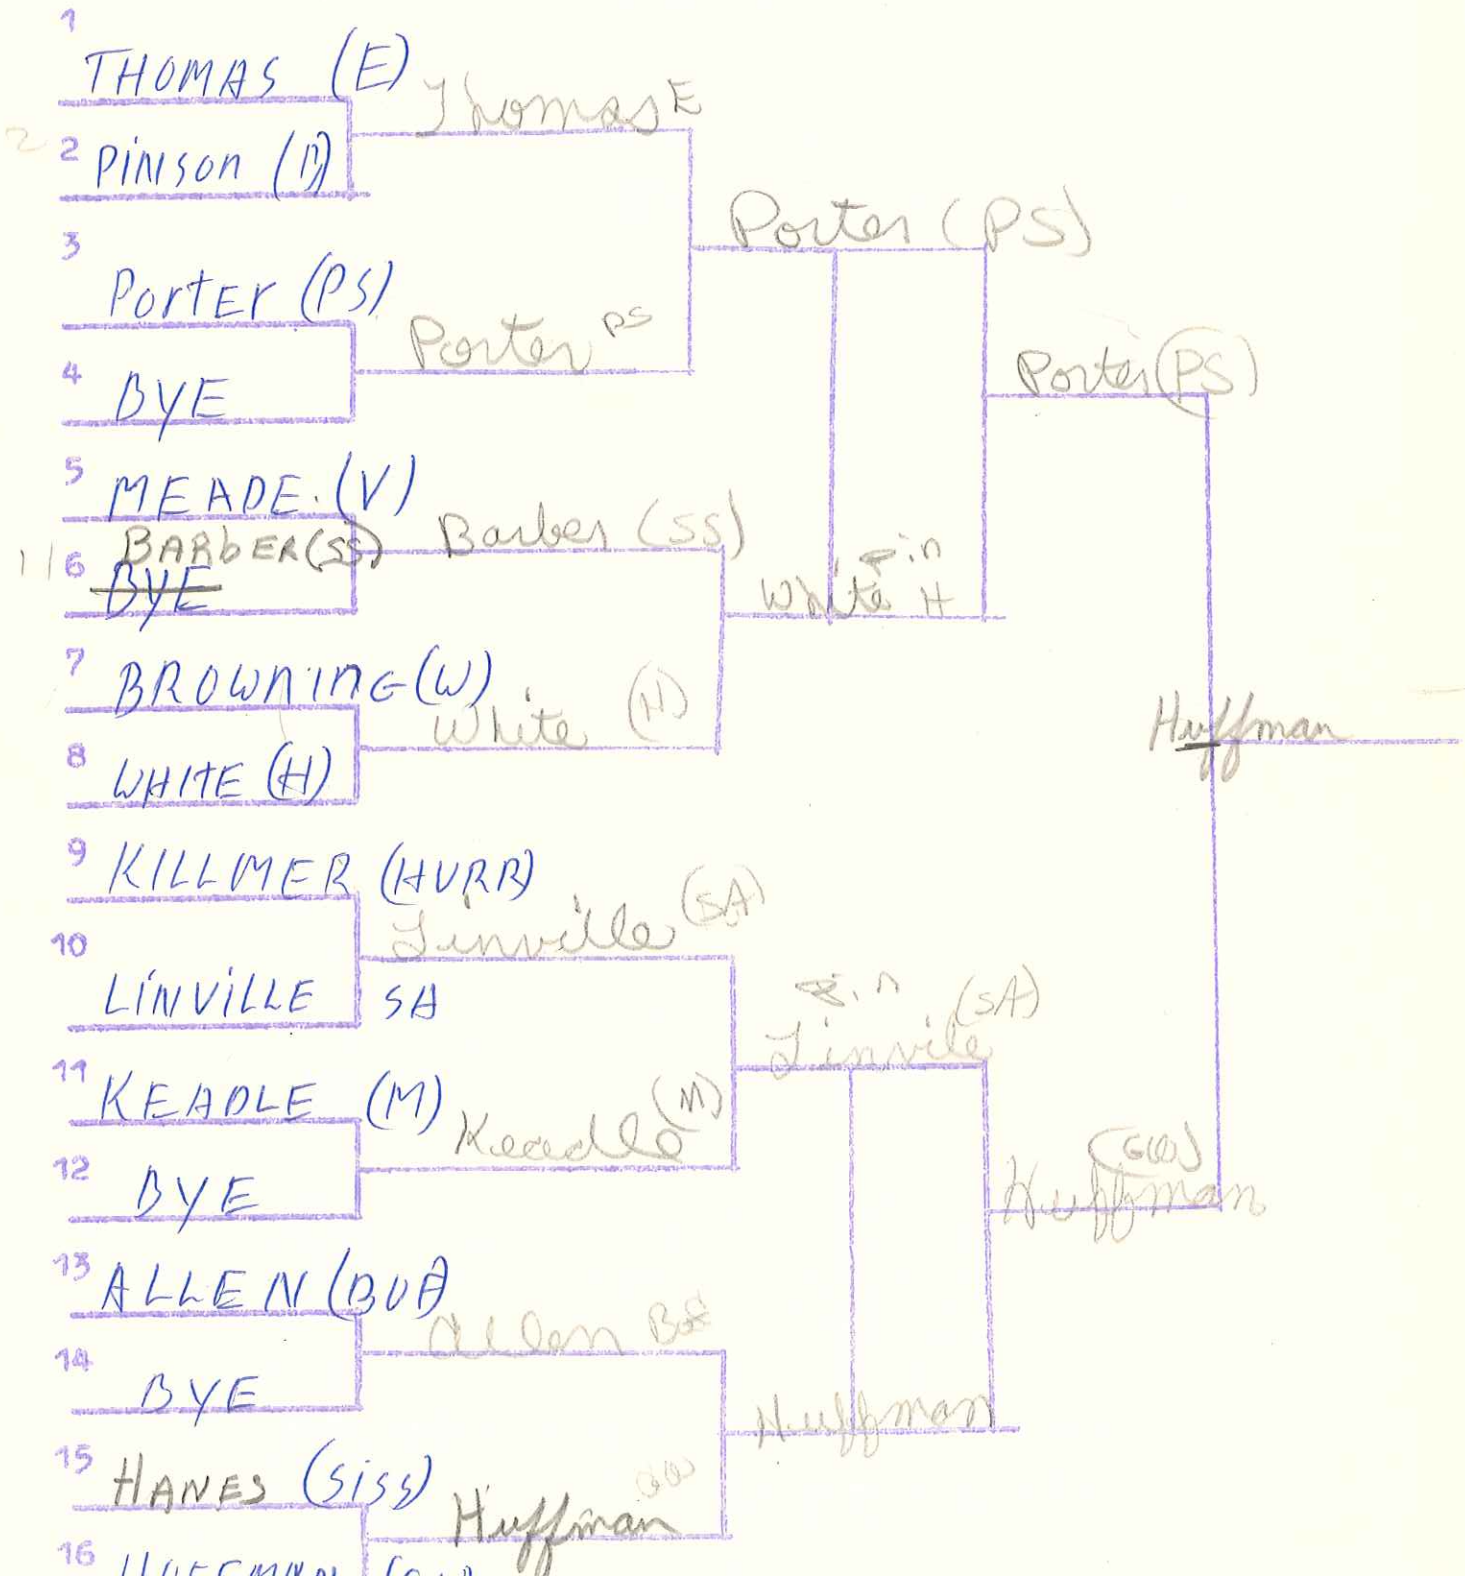

Lane pin
Sager H.W.
Lane pinned Moore (W)

BARBOURSVILLE INVITATIONAL
CONSOLATION BRACKET

WEIGHT CLASS

132

138

BARBOURSVILLE INVITATIONAL
CHAMPIONSHIP BRACKET

WEIGHT CLASS

BARBOURSVILLE INVITATIONAL
CONSOLATION BRACKET

WEIGHT CLASS

138

145

BARBOURSVILLE INVITATIONAL
CHAMPIONSHIP BRACKET

WEIGHT CLASS

BARBOURSVILLE INVITATIONAL
CONSOLATION BRACKET

WEIGHT CLASS

156