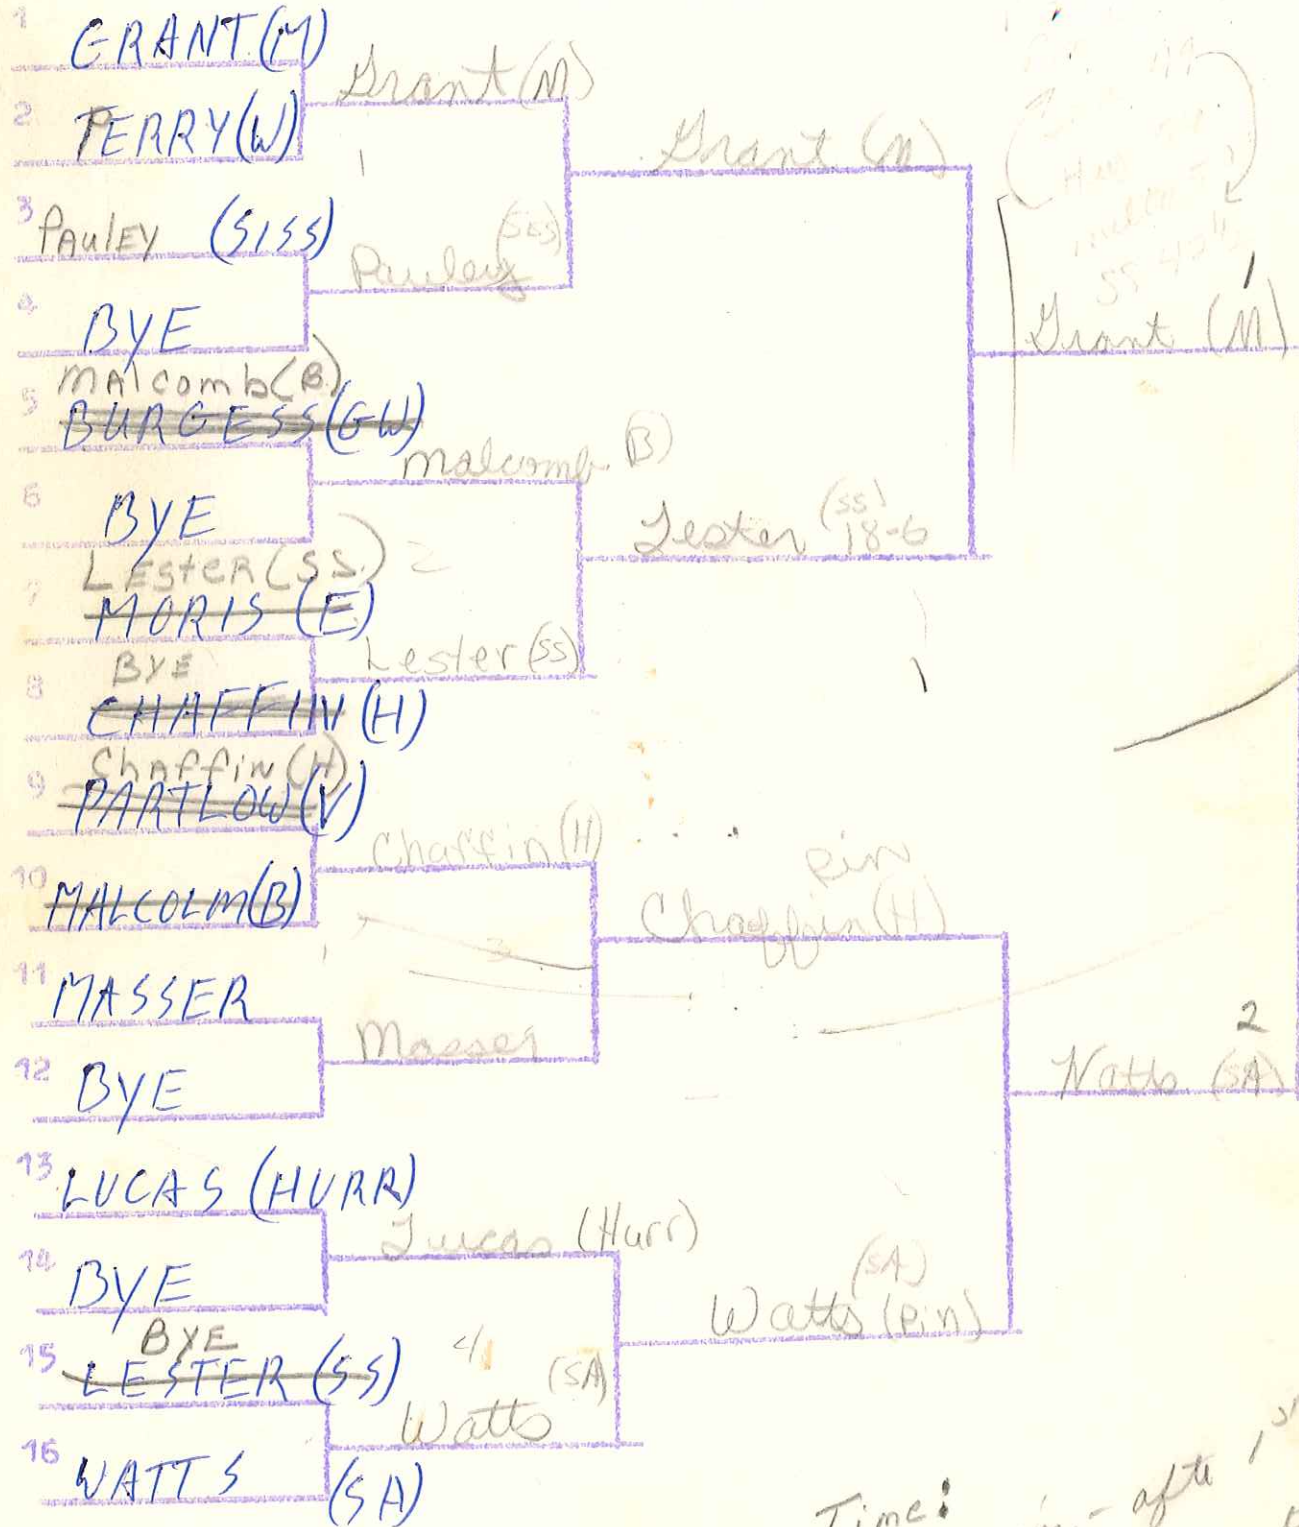

1982

1982 Barboursville Invitational

BARBOURSVILLE INVITATIONAL
CHAMPIONSHIP BRACKET

1-800-642-2761

WEIGHT CLASS

Time: 1st Round con. - after 1st round 10-11:30 am