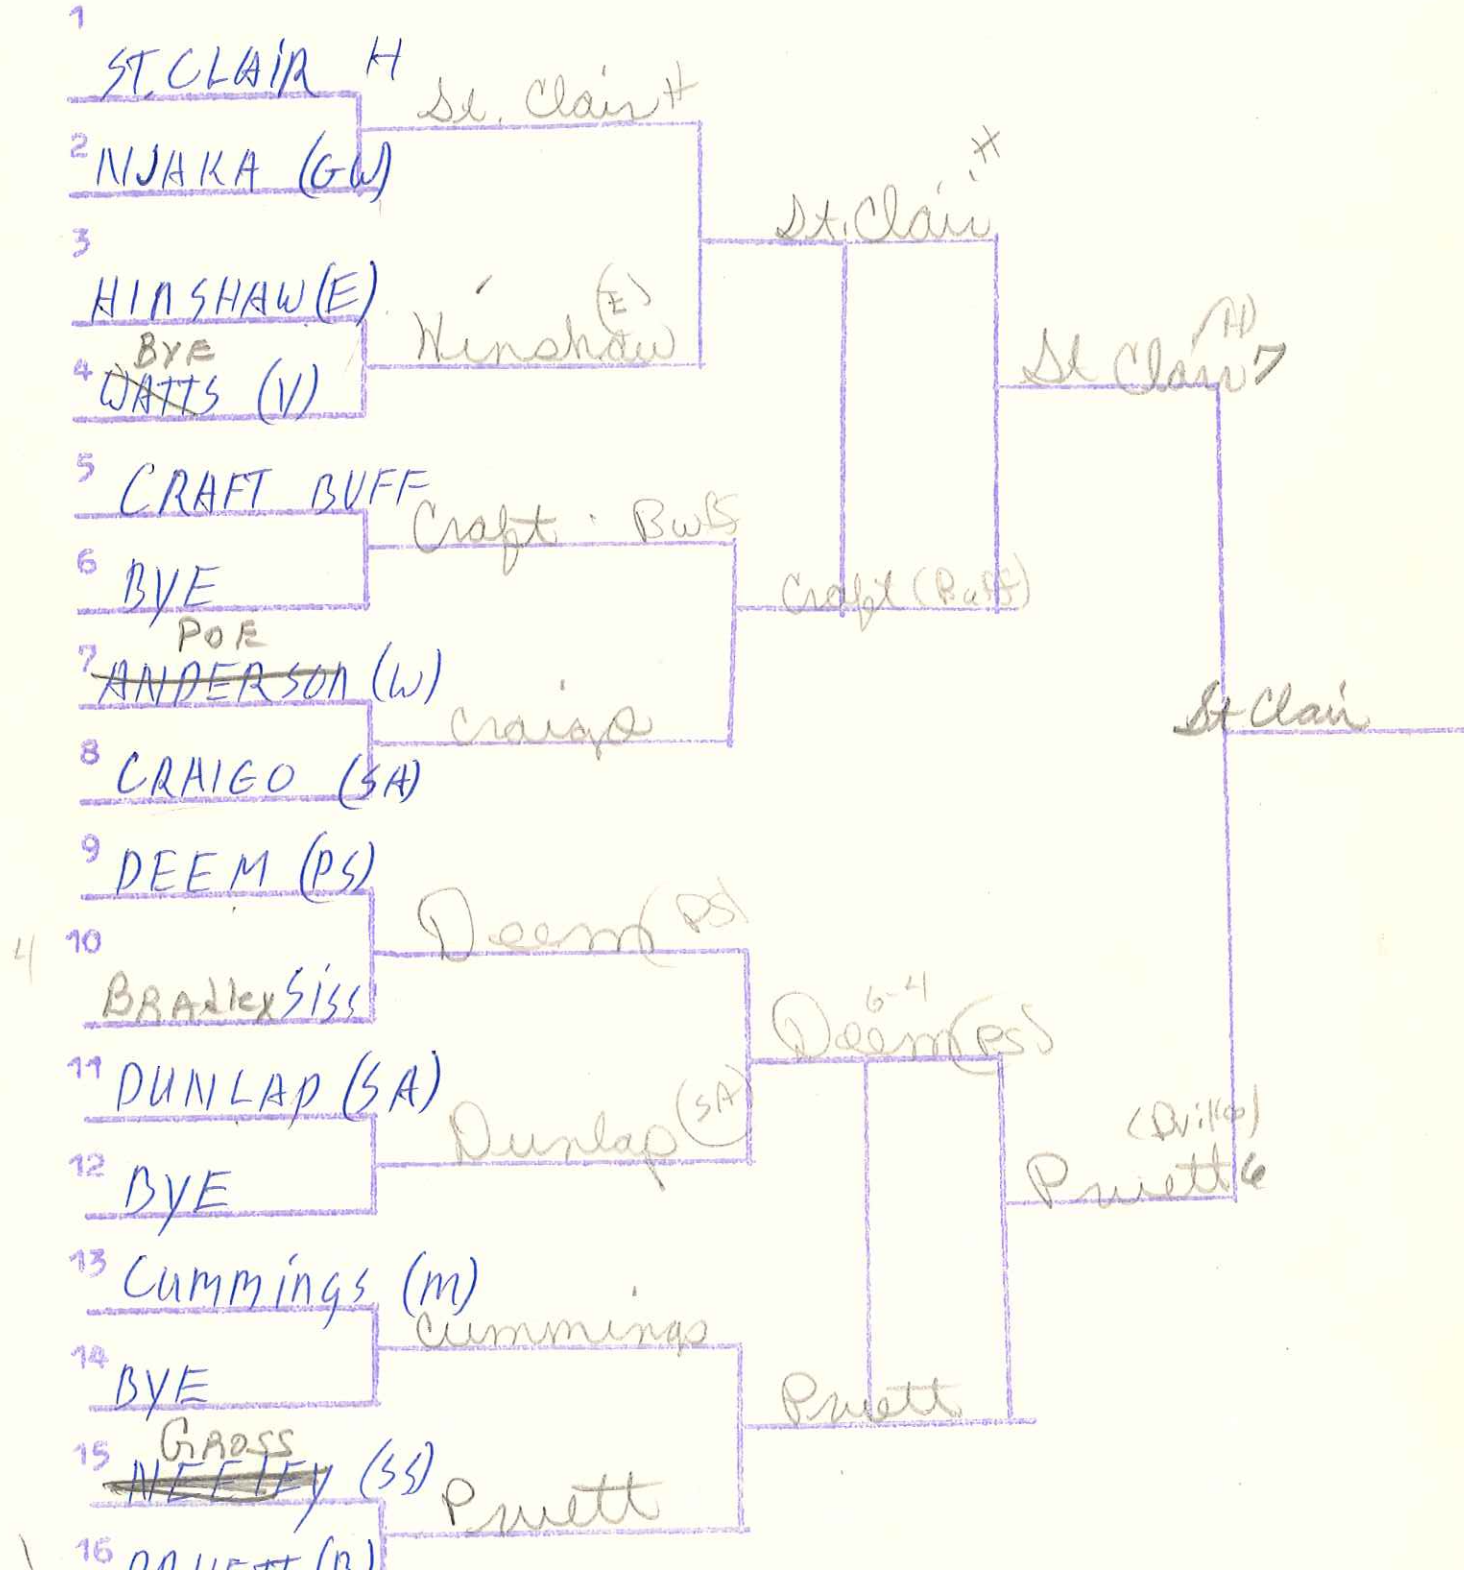

Lane pin
Sager H.W.
Lane pinned Moore (W)

BARBOURSVILLE INVITATIONAL
CONSOLATION BRACKET

WEIGHT CLASS

132

138

BARBOURSVILLE INVITATIONAL
CHAMPIONSHIP BRACKET

WEIGHT CLASS

BARBOURSVILLE INVITATIONAL
CONSOLATION BRACKET