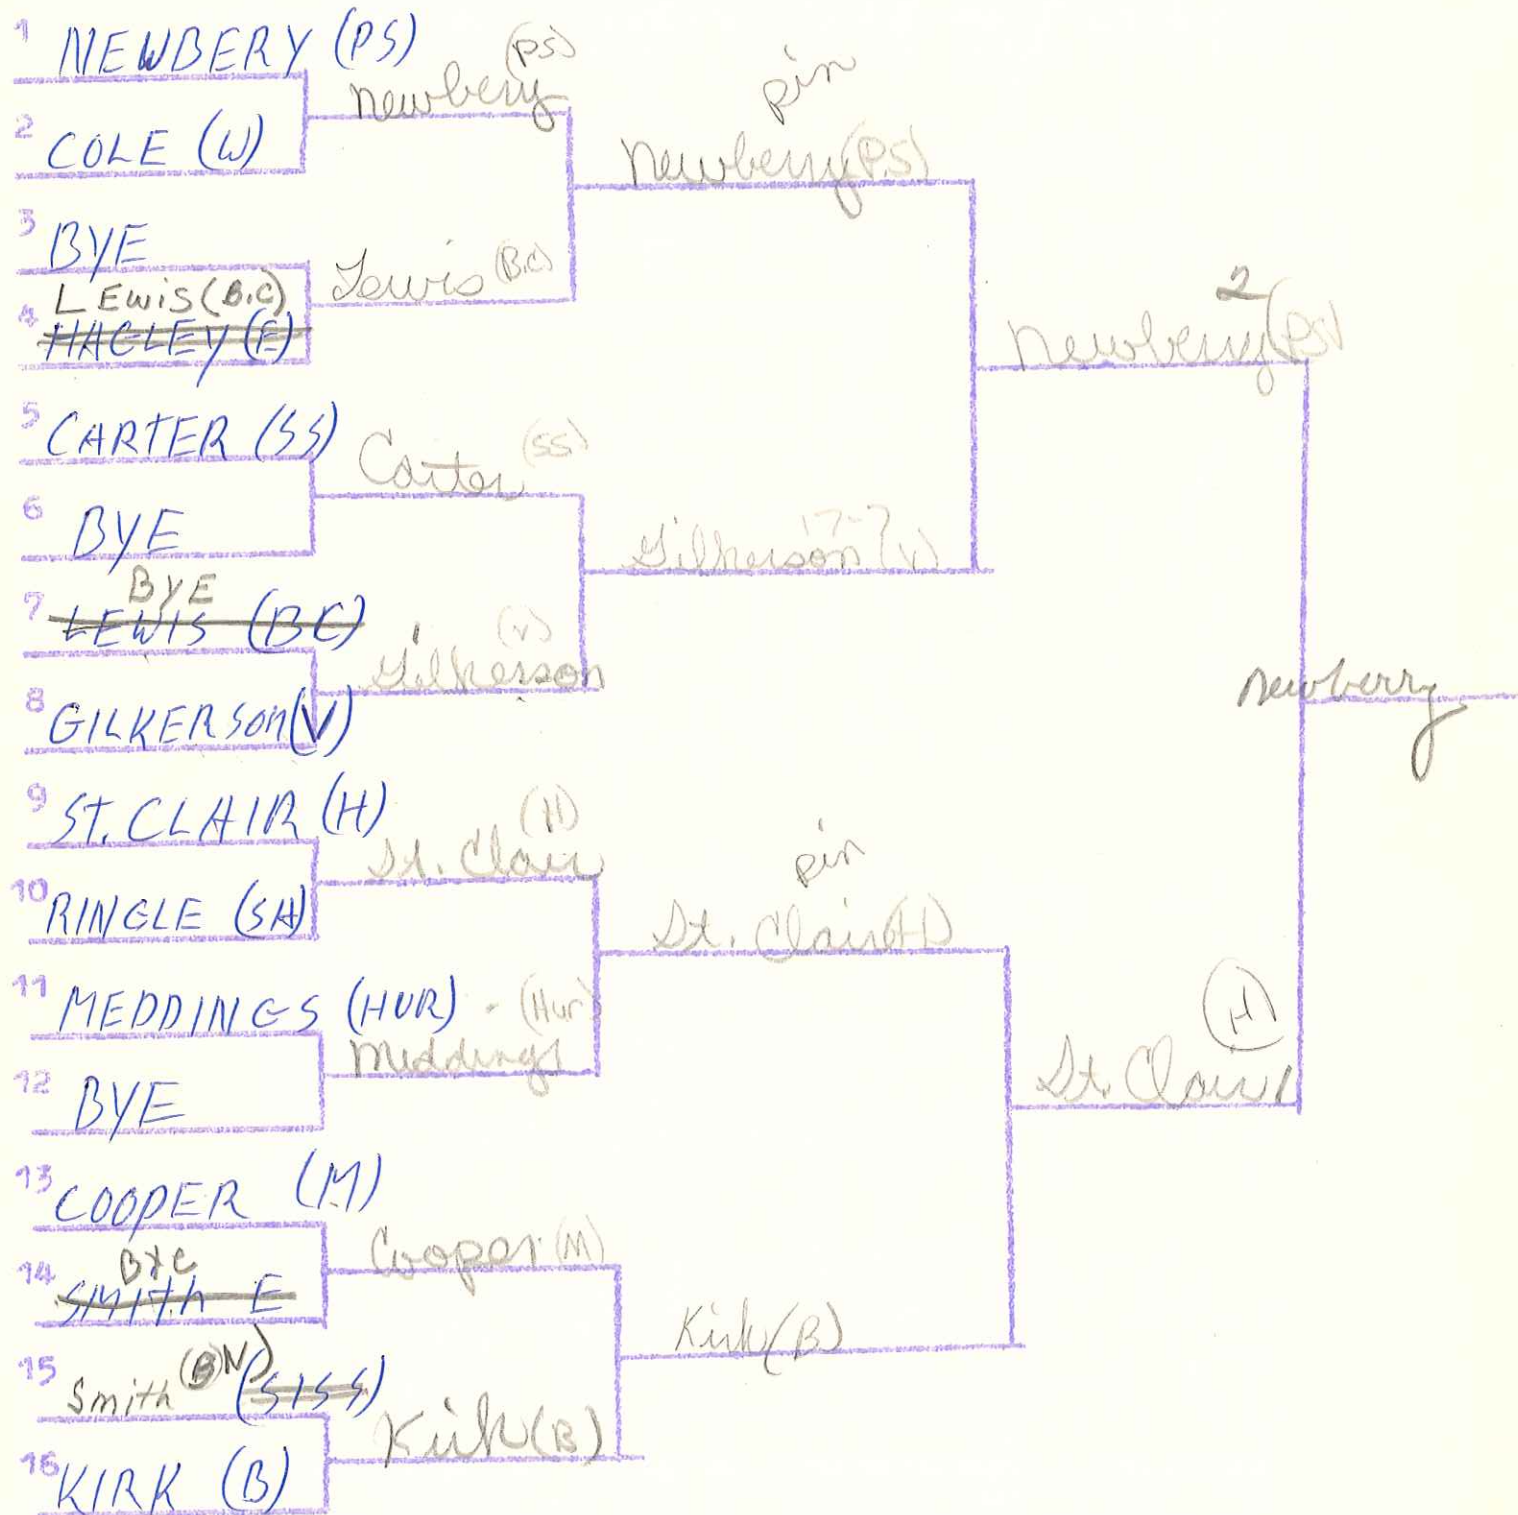

BARBOURSVILLE INVITATIONAL
CHAMPIONSHIP BRAKET

112

WEIGHT CLASS