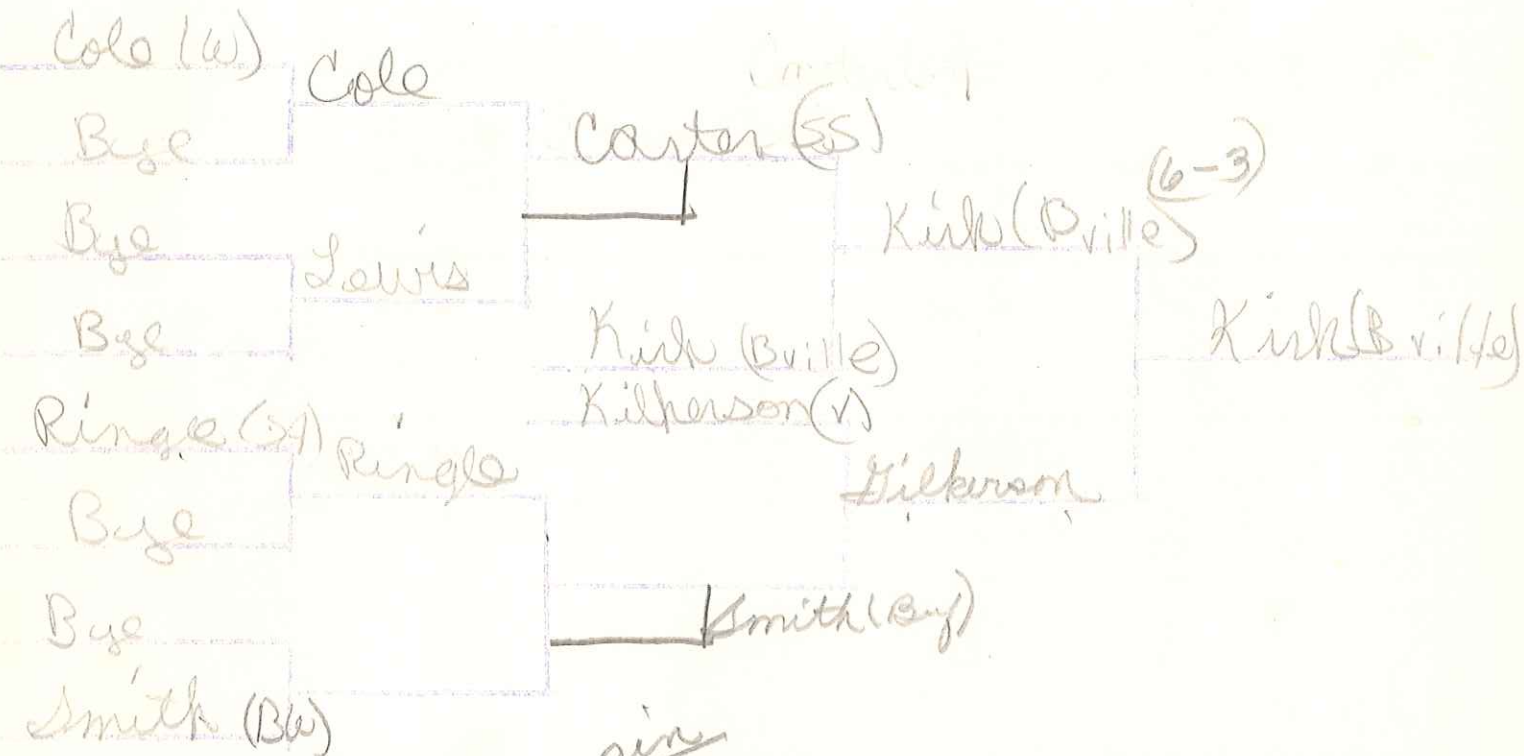

112

WEIGHT CLASS

BARBOURSVILLE INVITATIONAL
ASSOCIATION BRACKET

112

WRESTLING CLASS

~~Carter~~ ~~pin~~
~~Lewis B.C.~~

BARBOURSVILLE INVITATIONAL
CHAMPIONSHIP BRAKET

WEIGHT CLASS

Lane pin
Sager H.W.
Lane pinned Moore (W)

BARBOURSVILLE INVITATIONAL
CONSOLATION BRACKET

WEIGHT CLASS

132

138

BARBOURSVILLE INVITATIONAL
CHAMPIONSHIP BRACKET

WEIGHT CLASS

BARBOURSVILLE INVITATIONAL
CONSOLATION BRACKET