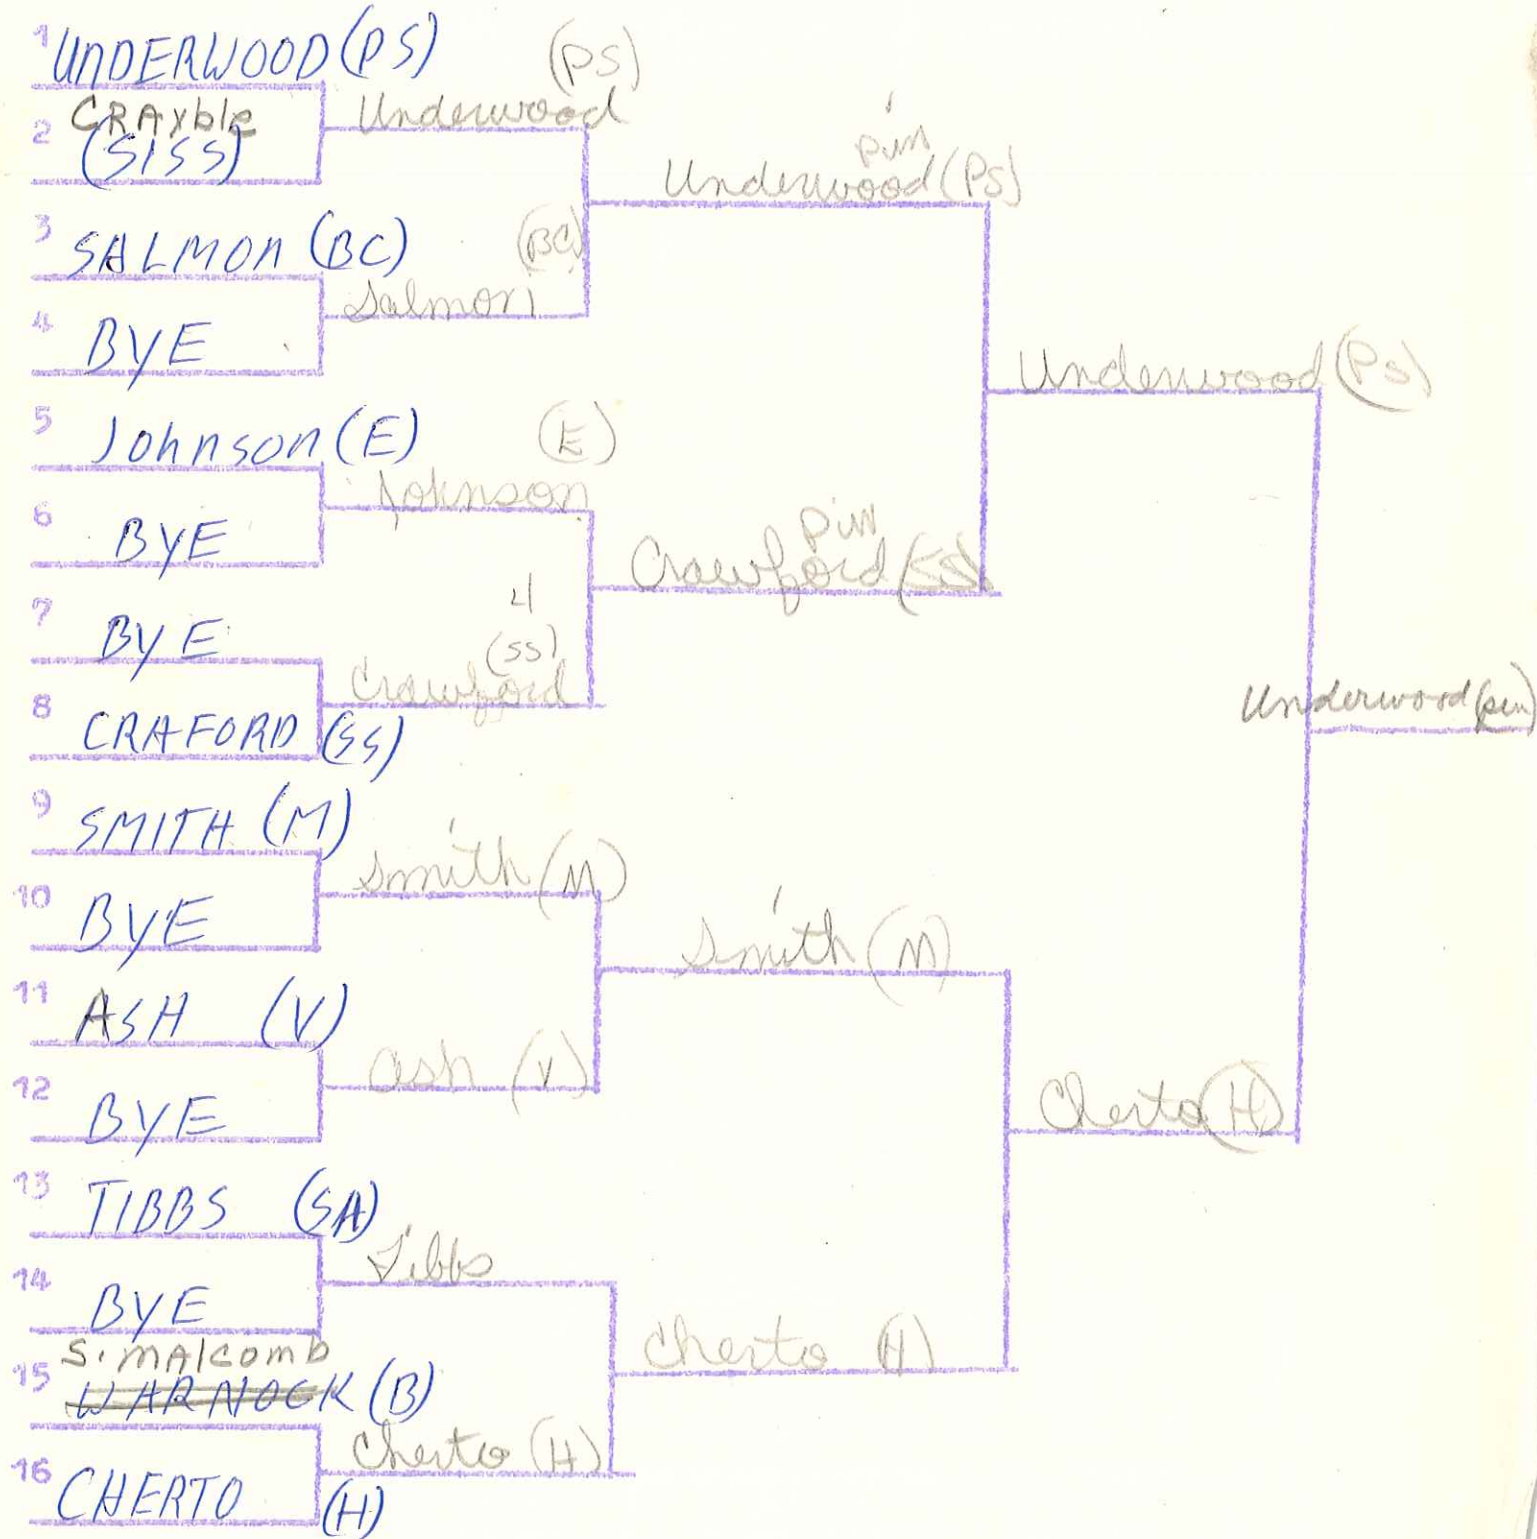

H. Wash - 62

Buffalo - 51

Boyd. Co. - 45

Hunt. E - 43

Smith - 40

BARBOURSVILLE INVITATIONAL
CHAMPIONSHIP BRACKET

WEIGHT CLASS

BARBOURSVILLE INVITATIONAL
CHAMPIONSHIP BRAKET