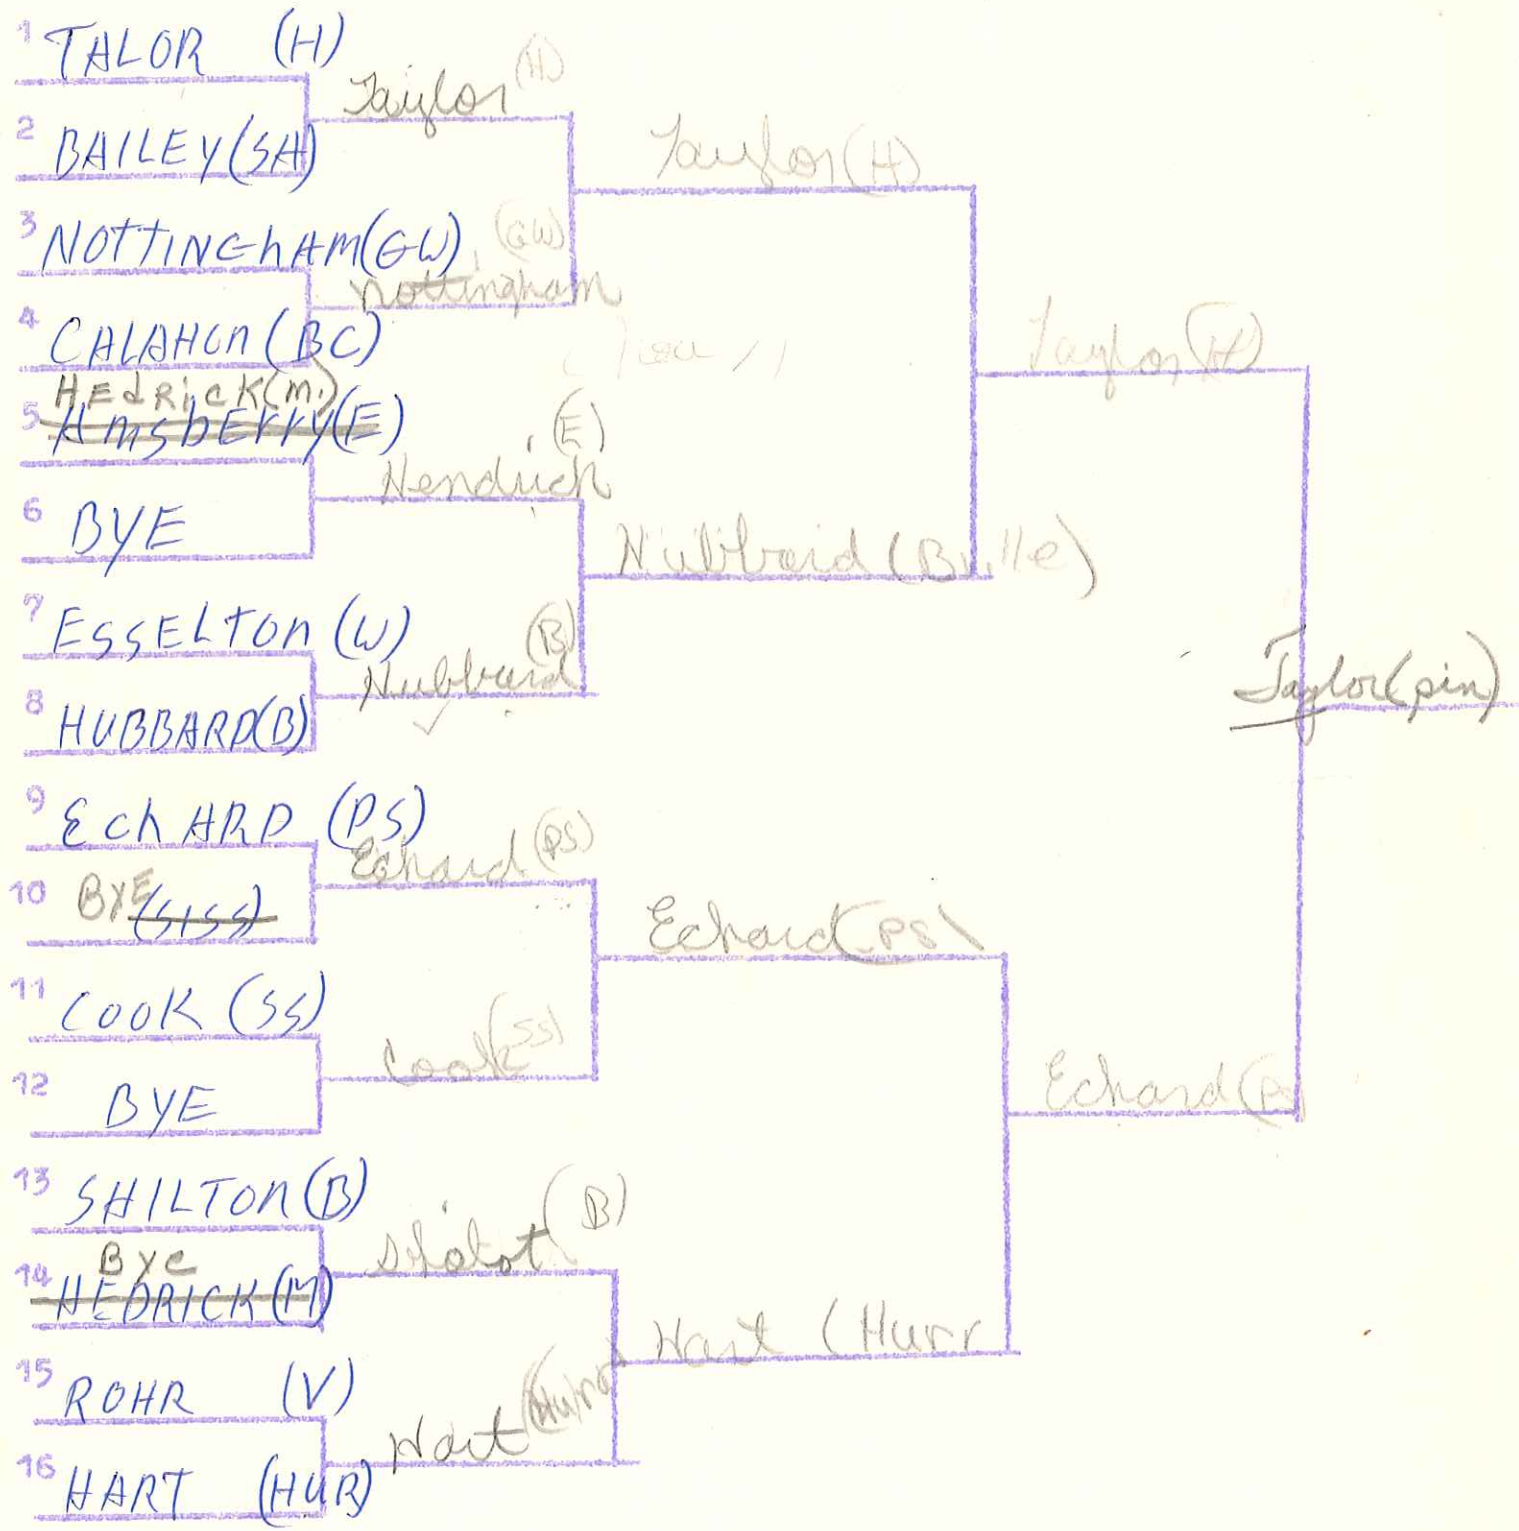

112

WEIGHT CLASS

BARBOURSVILLE INVITATIONAL
ASSOCIATION BRACKET

112

WRESTLING CLASS

~~Carter~~ ~~pin~~
~~Lewis B.C.~~

BARBOURSVILLE INVITATIONAL
CHAMPIONSHIP BRAKET

WEIGHT CLASS